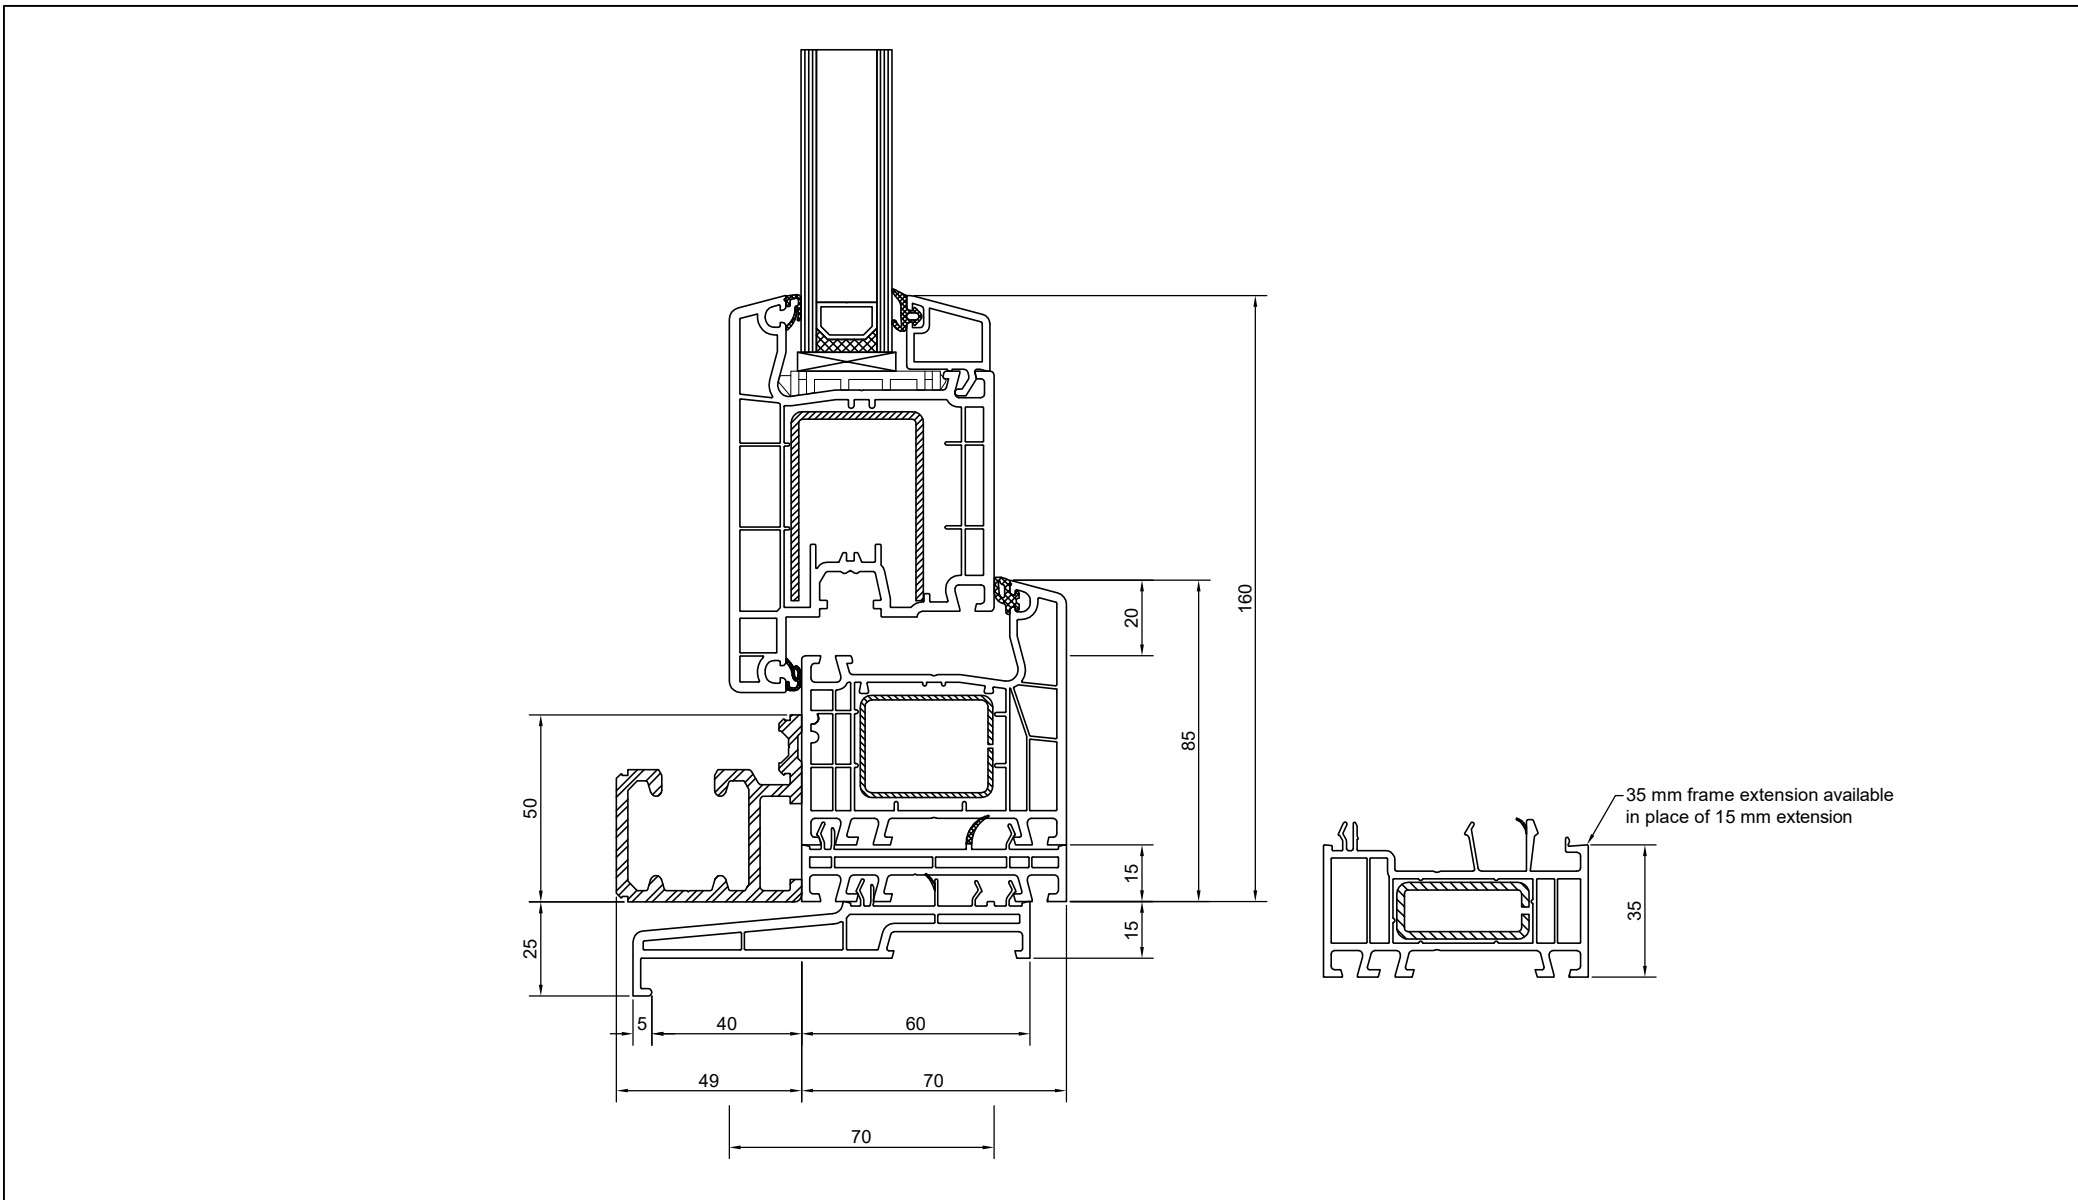

Outwards Opening Bifold Head - Direct Fix w/ 105 mm Sill

System: Aluplast Ideal 4000
 Cladding: X
 Version: 1.00, FEB19
 Scale: 1 : 2

Outwards Opening Bifold Jamb - Direct Fix w/ 105 mm Sill

Outwards Opening Bifold Sill - Direct Fix w/ 105 mm Sill