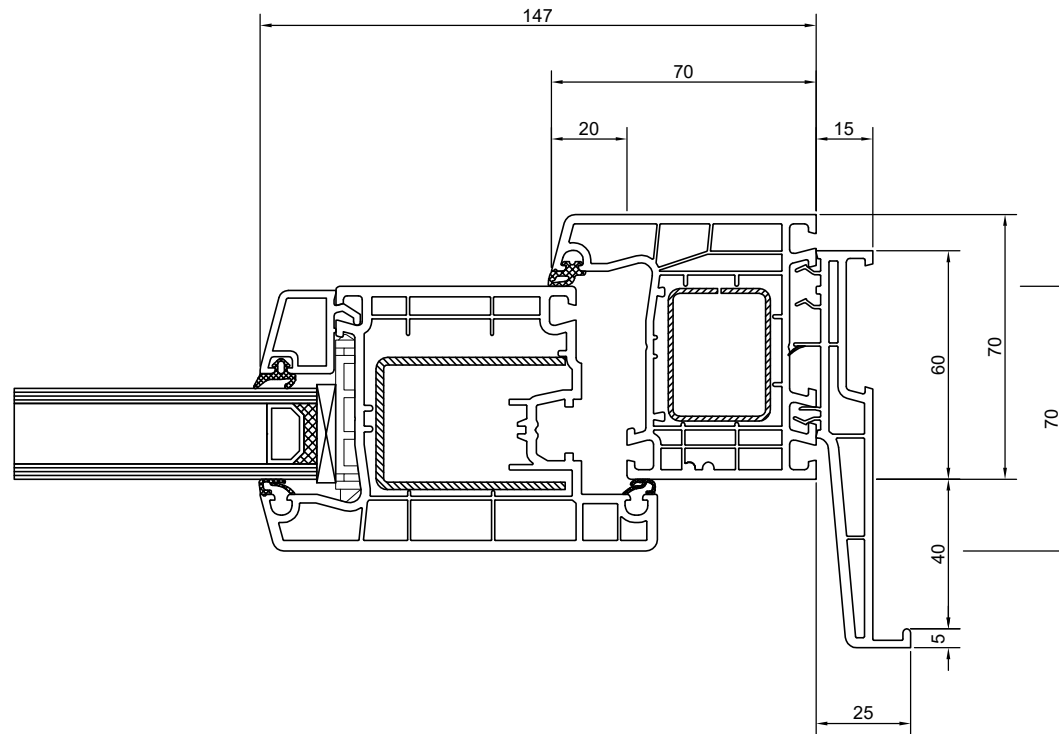

Outwards Opening Bifold Head - Direct Fix w/ 105 mm Sill

System: Aluplast Ideal 4000
 Cladding: X
 Version: 1.00, FEB19
 Scale: 1 : 2

Outwards Opening Bifold Jamb - Direct Fix w/ 105 mm Sill

Outwards Opening Bifold Sill - Direct Fix w/ 105 mm Sill