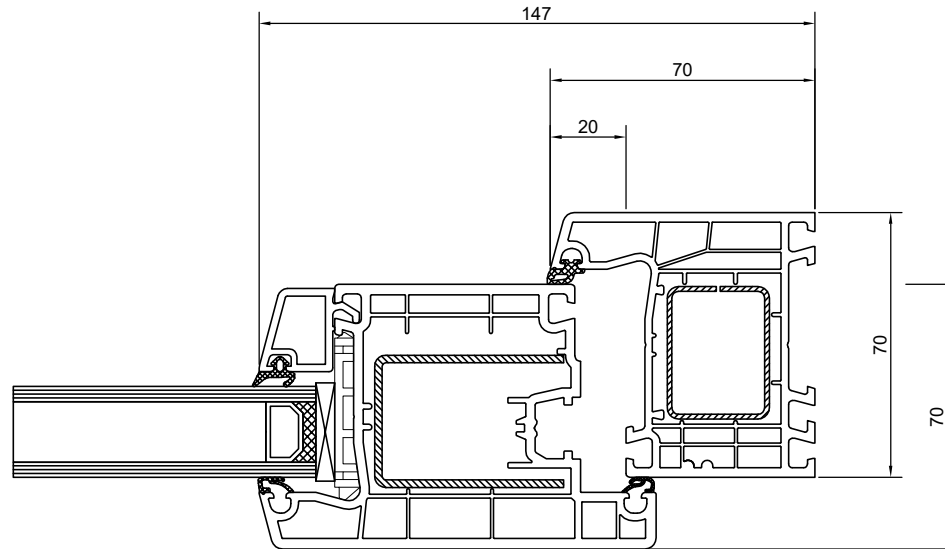

Outwards Opening Bifold Head - Direct Fix

Outwards Opening Bifold Jamb - Direct Fix

Outwards Opening Bifold Sill - Direct Fix

DISCLAIMER: All details are for indicative purposes only. Installation methods should comply with manufacturers recommendations and relevant NZ Building Code regulations & Standards.
CONFIDENTIALITY: No part of this publication may be reproduced or transmitted other than the intended use by NK Window Solutions Ltd unless expressly agreed by the author.

System: Aluplast Ideal 4000
Cladding: X
Version: 1.00, FEB19
Scale: 1 : 2