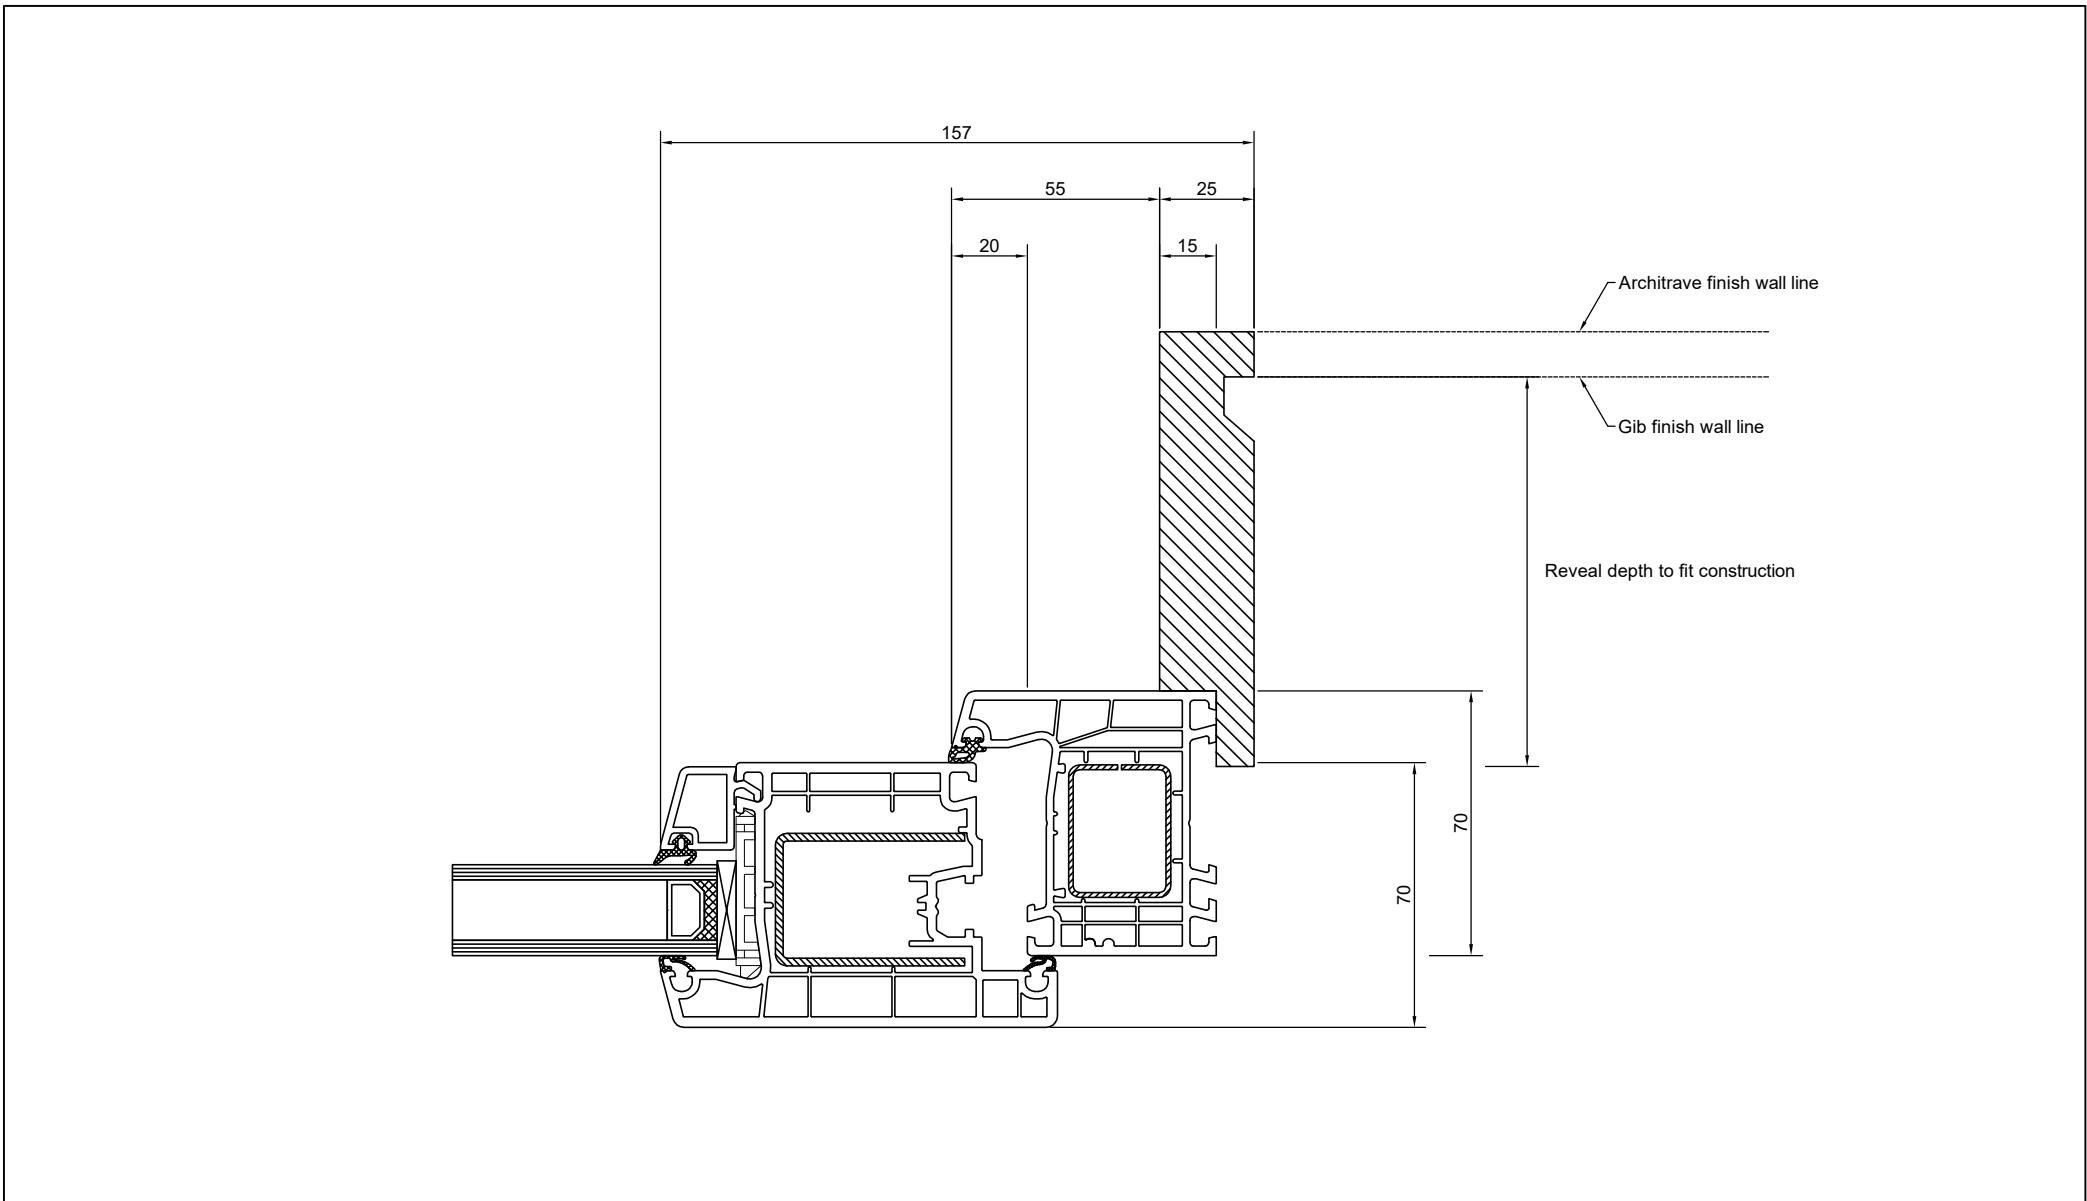

Outwards Opening Bifold Head - Reveal Fix

Outwards Opening Bifold Jamb - Reveal Fix

Outwards Opening Bifold Sill - Reveal Fix

DISCLAIMER: All details are for indicative purposes only. Installation methods should comply with manufacturers recommendations and relevant NZ Building Code regulations & Standards.
CONFIDENTIALITY: No part of this publication may be reproduced or transmitted other than the intended use by NK Window Solutions Ltd unless expressly agreed by the author.

System: Aluplast Ideal 4000
Cladding: X
Version: 1.00, FEB19
Scale: 1 : 2