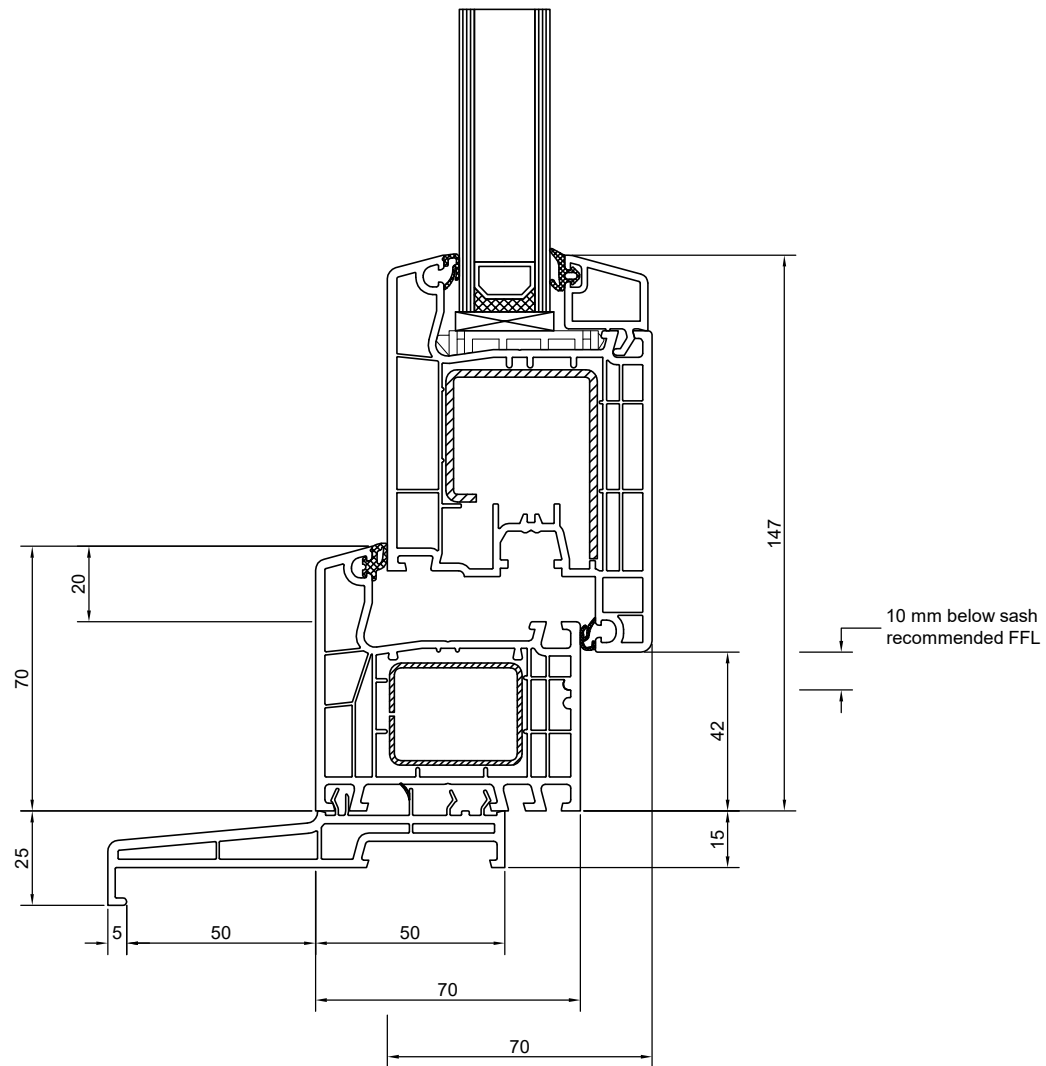

## Inward Opening Door Head - Direct Fix w/ 105 mm Sill

System: Aluplast Ideal 4000  
 Cladding: X  
 Version: 1.00, JAN19  
 Scale: 1 : 2

## Inward Opening Door Jamb - Direct Fix w/ 105 mm Sill

System: Aluplast Ideal 4000  
 Cladding: X  
 Version: 1.00, JAN19  
 Scale: 1 : 2

## Inward Opening Door 70 mm Sill - Direct Fix w/ 105 mm Sill