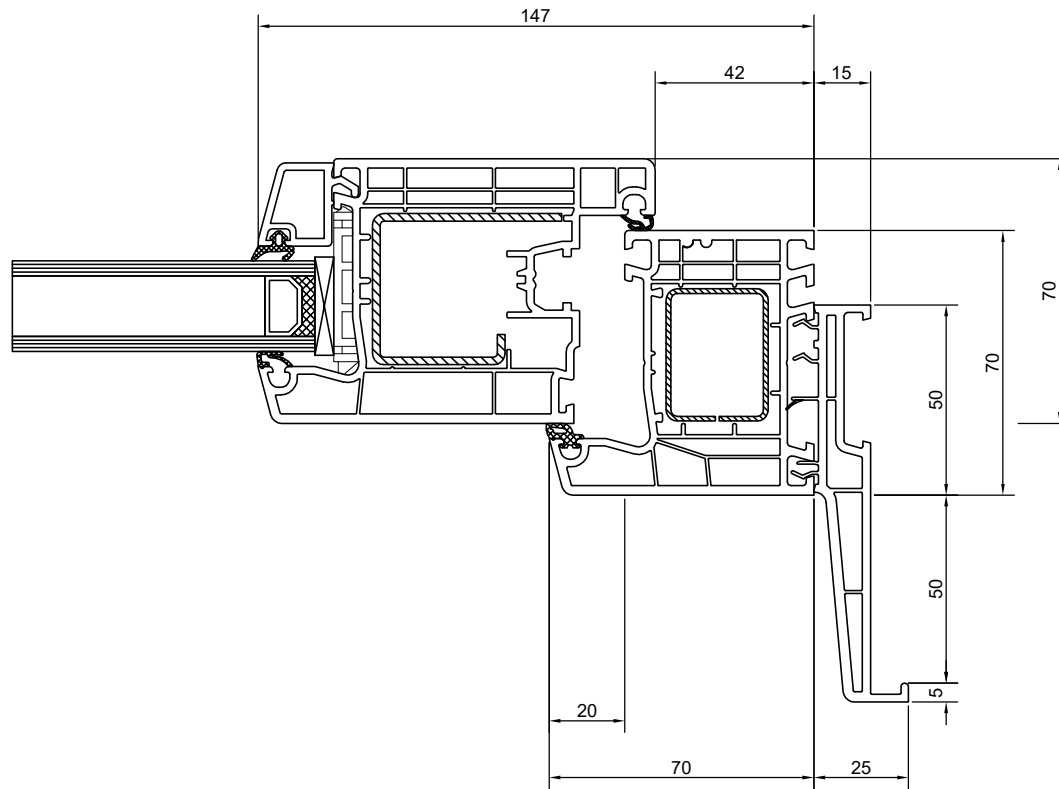

## Inward Opening Door Head - Direct Fix w/ 105 mm Sill

System: Aluplast Ideal 4000  
 Cladding: X  
 Version: 1.00, JAN19  
 Scale: 1 : 2

## Inward Opening Door Jamb - Direct Fix w/ 105 mm Sill

System: Aluplast Ideal 4000  
 Cladding: X  
 Version: 1.00, JAN19  
 Scale: 1 : 2

## Inward Opening Door 70 mm Sill - Direct Fix w/ 105 mm Sill