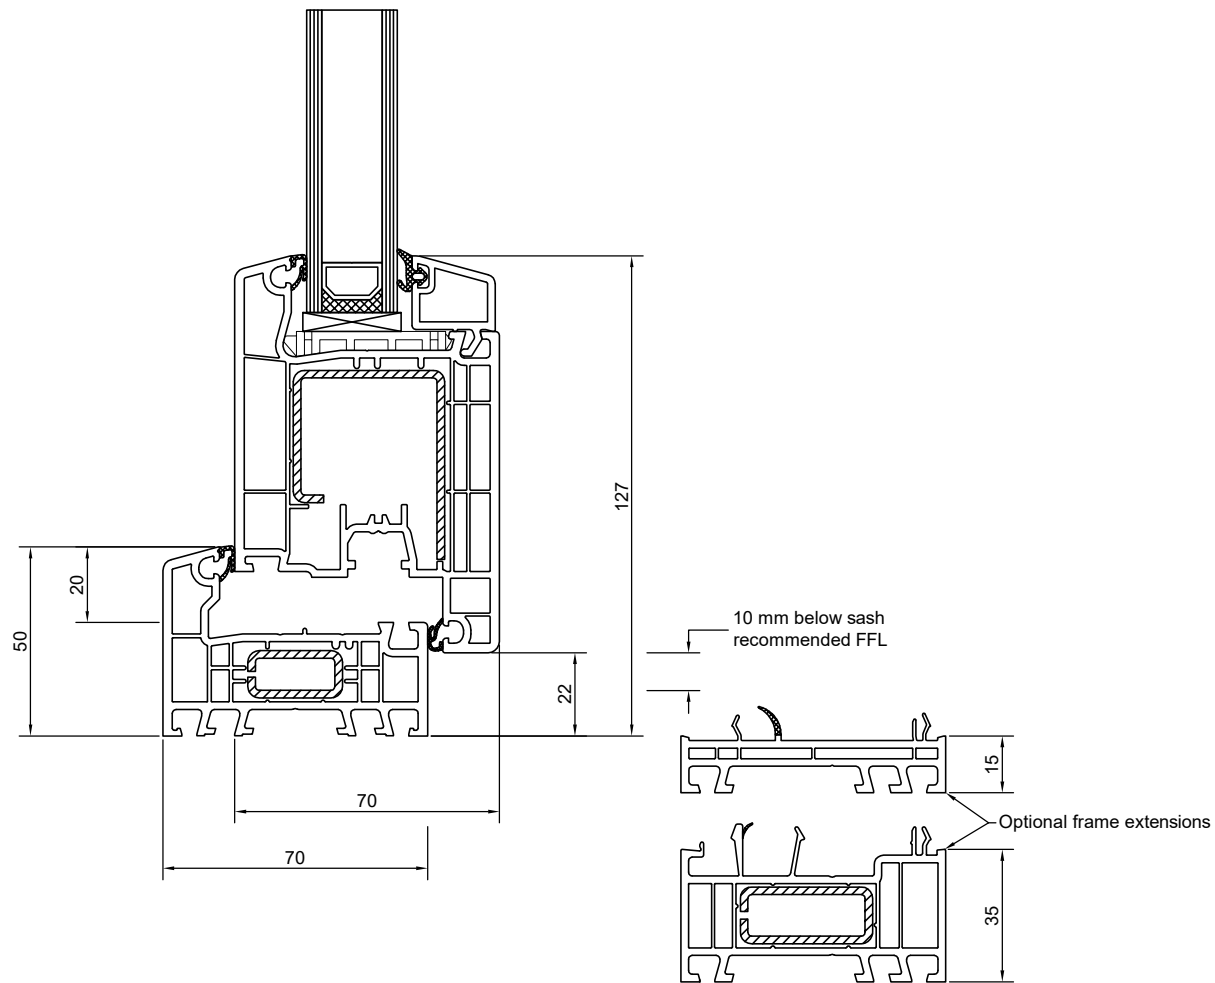

## Inward Opening Door Head - Direct Fix w/ 105 mm Sill

System: Aluplast Ideal 4000  
 Cladding: X  
 Version: 1.00, JAN19  
 Scale: 1 : 2

## Inward Opening Door Jamb - Direct Fix w/ 105 mm Sill

System: Aluplast Ideal 4000  
 Cladding: X  
 Version: 1.00, JAN19  
 Scale: 1 : 2

## Inward Opening Door 70 mm Sill - Direct Fix w/ 105 mm Sill