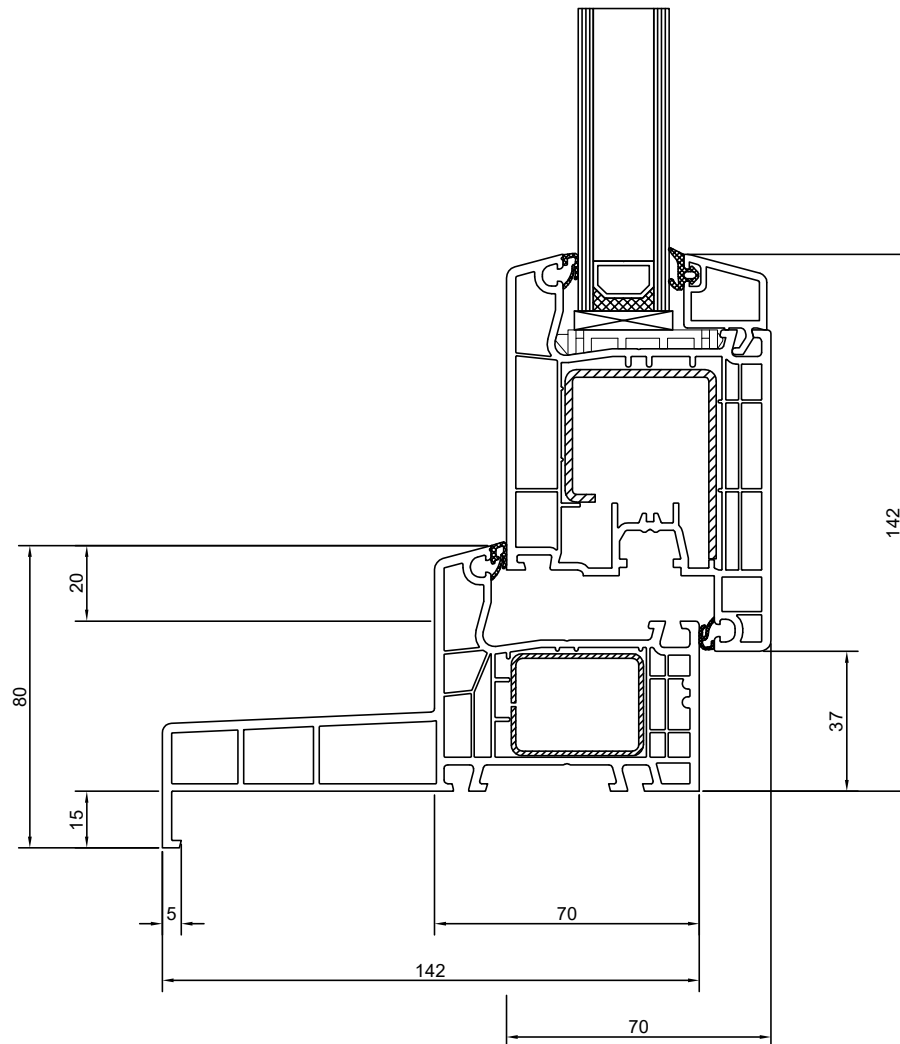

Inwards Opening Door Head - Monobloc Direct Fix

Inwards Opening Door Jamb - Monobloc Direct Fix

System: Aluplast Ideal 4000
 Cladding: X
 Version: 1.00, DEC19
 Scale: 1 : 2

Inwards Opening Door Sill - Monobloc Direct Fix