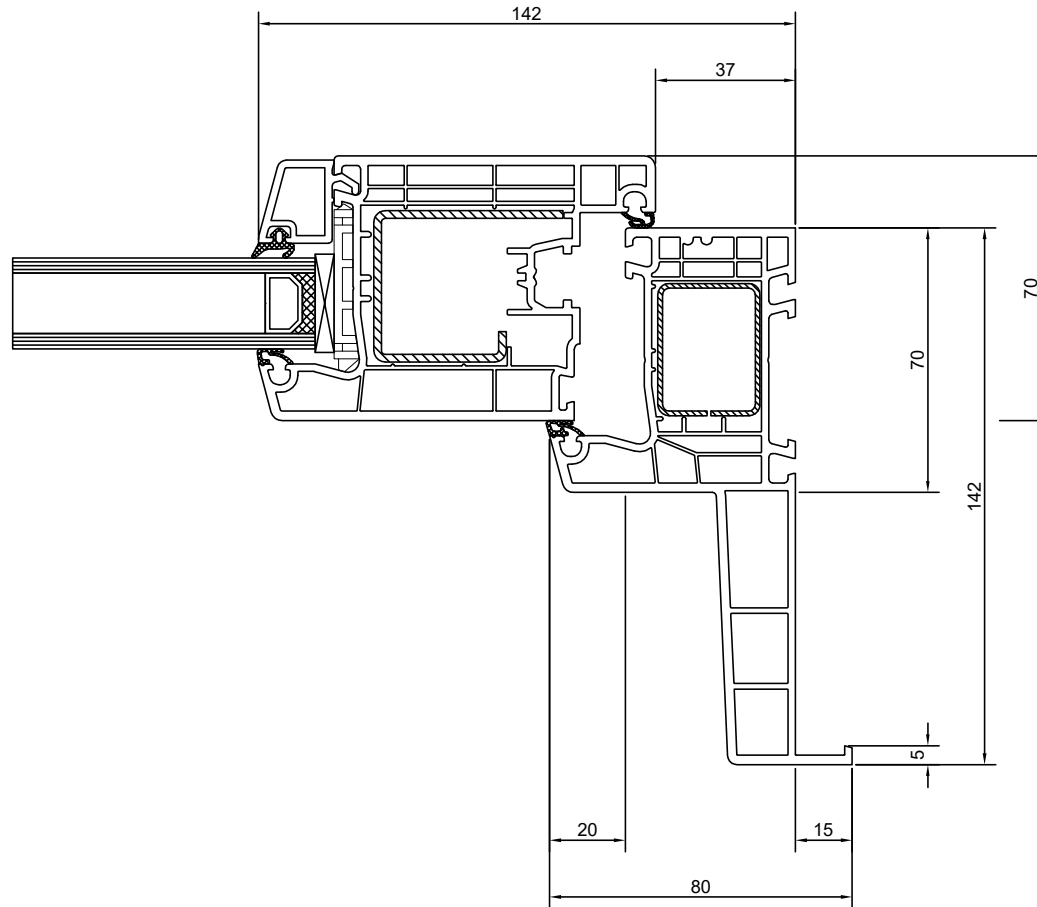

Inwards Opening Door Head - Monobloc Direct Fix

Inwards Opening Door Jamb - Monobloc Direct Fix

System: Aluplast Ideal 4000
 Cladding: X
 Version: 1.00, DEC19
 Scale: 1 : 2

Inwards Opening Door Sill - Monobloc Direct Fix