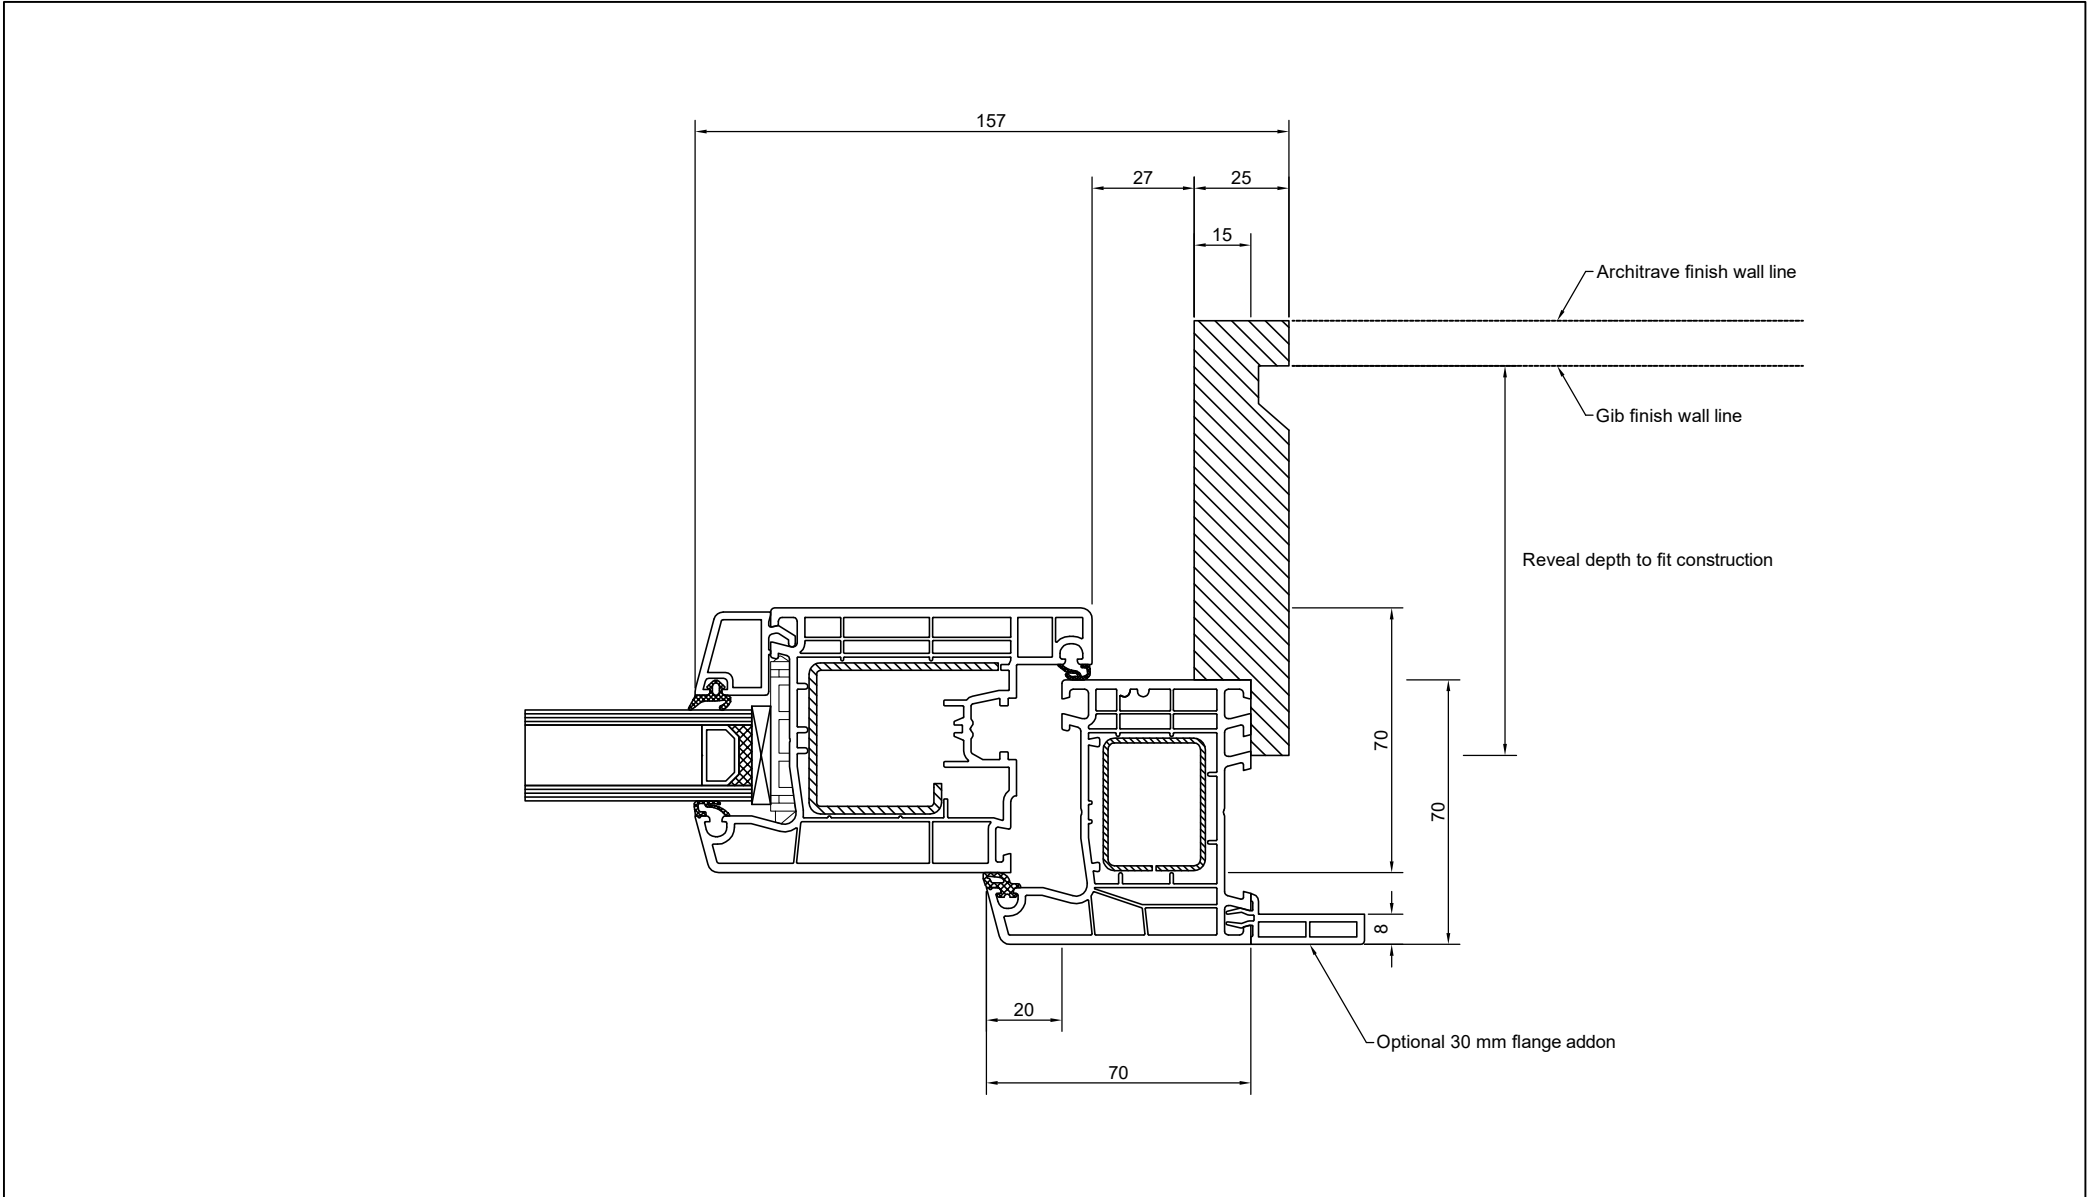

## Inward Opening Door Head - Reveal Fix

## Inward Opening Door Jamb - Reveal Fix

System: Aluplast Ideal 4000  
 Cladding: X  
 Version: 1.00, JAN19  
 Scale: 1 : 2

## Inward Opening Door 50 mm Sill (Not Available in Cream) - Reveal Fix

System: Aluplast Ideal 4000  
Cladding: X  
Version: 1.00, JAN19  
Scale: 1 : 2