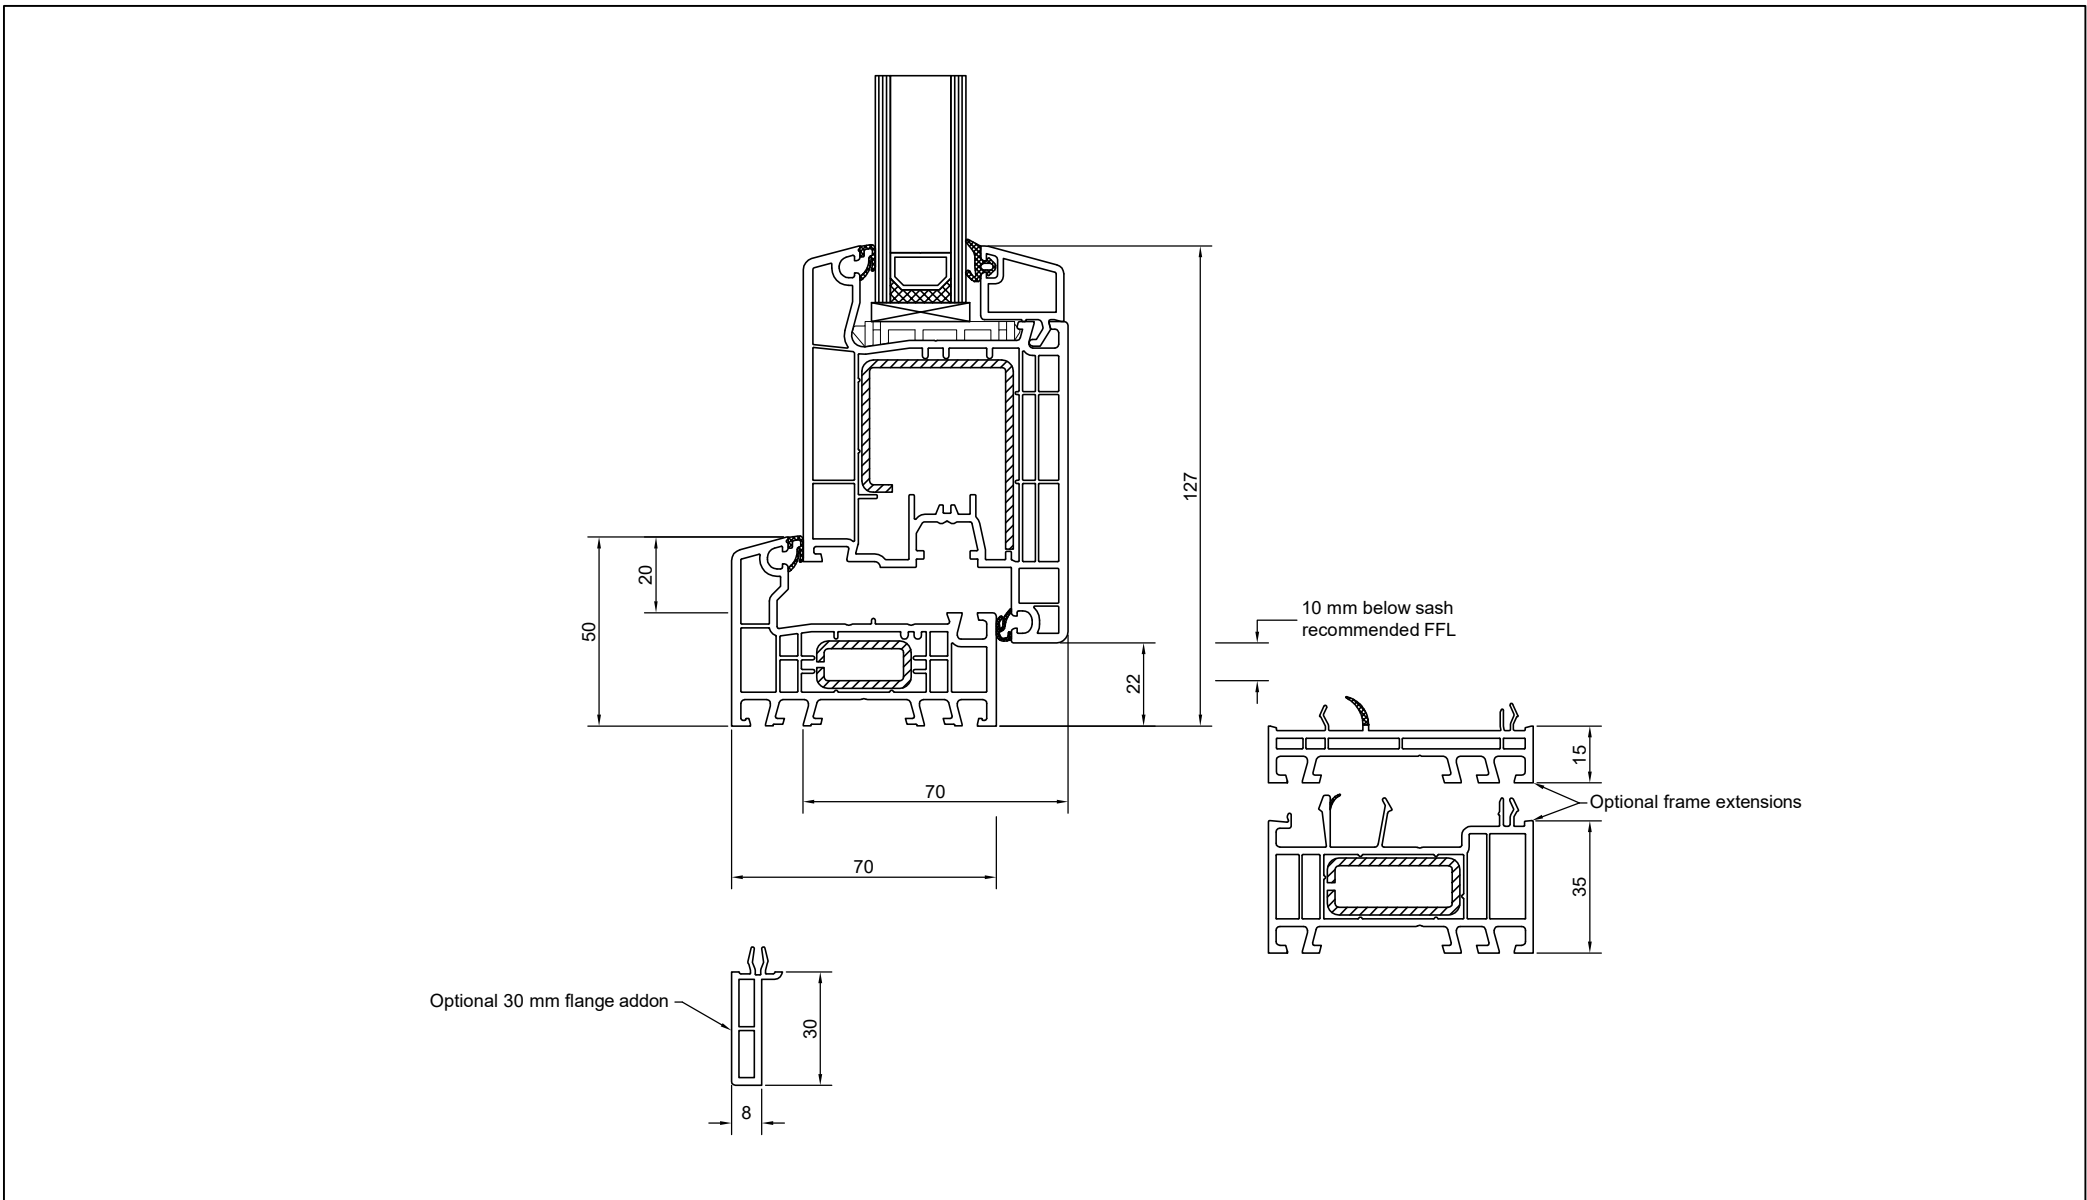

## Inward Opening Door Head - Reveal Fix

## Inward Opening Door Jamb - Reveal Fix

System: Aluplast Ideal 4000  
 Cladding: X  
 Version: 1.00, JAN19  
 Scale: 1 : 2

## Inward Opening Door 50 mm Sill (Not Available in Cream) - Reveal Fix

System: Aluplast Ideal 4000  
Cladding: X  
Version: 1.00, JAN19  
Scale: 1 : 2