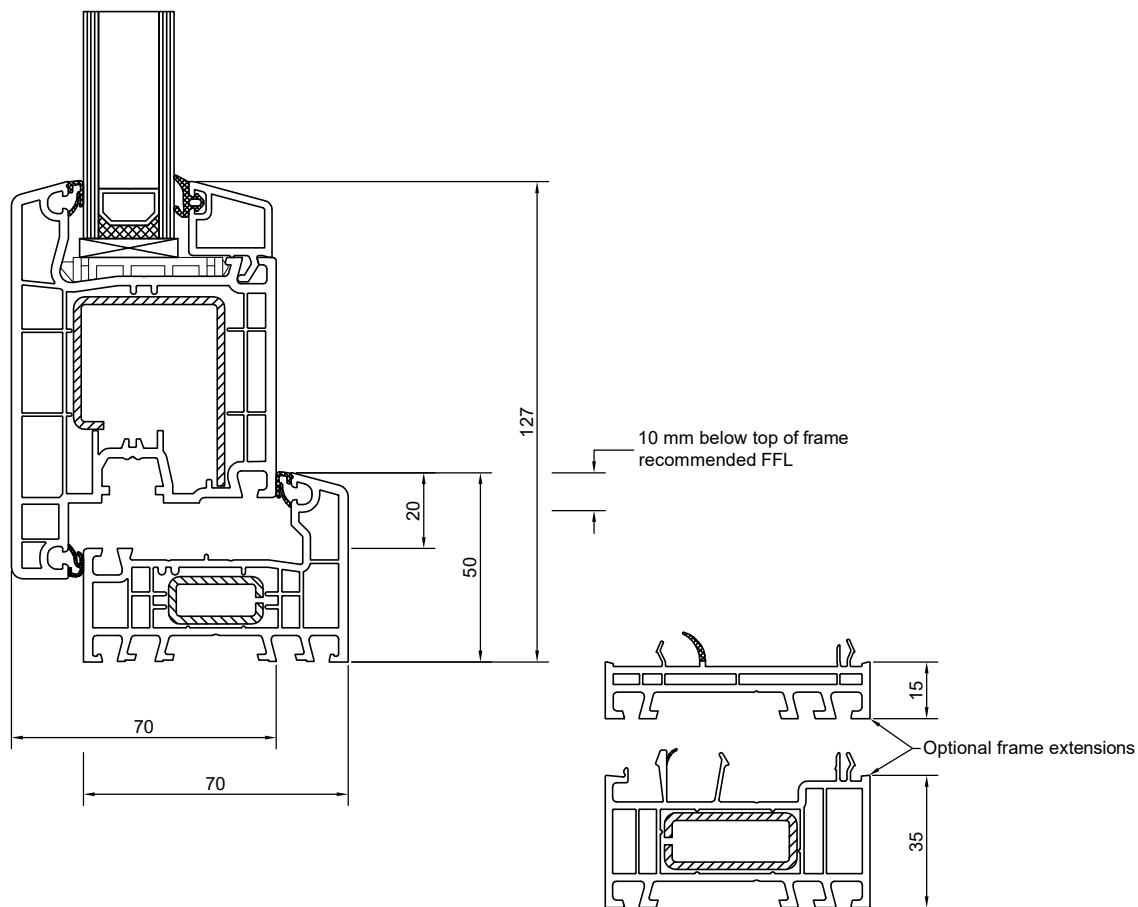

Outward Opening Door Head - Direct Fix

Outward Opening Door Jamb - Direct Fix

Outward Opening Door 70 mm Sill - Direct Fix