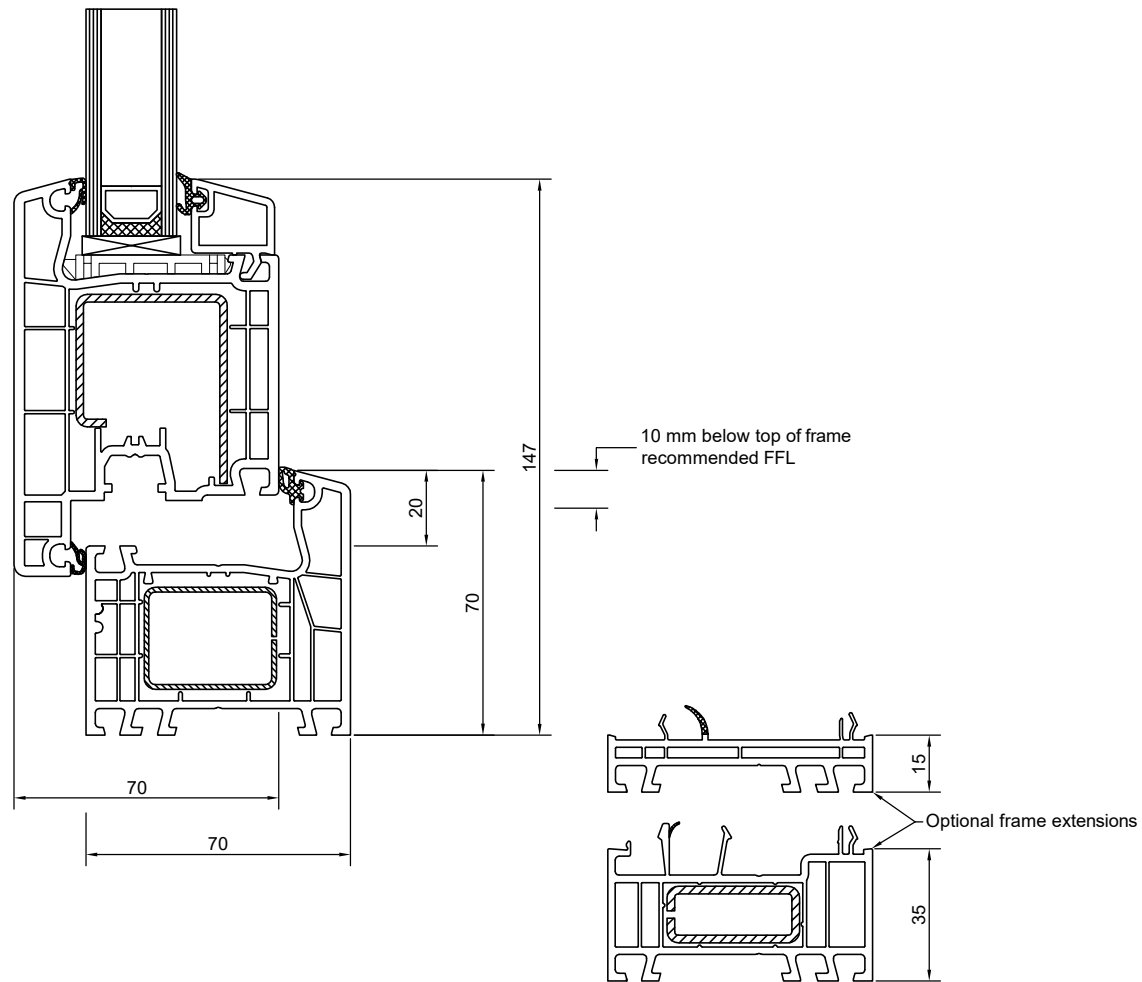

Outward Opening Door Head - Direct Fix

Outward Opening Door Jamb - Direct Fix

Outward Opening Door 70 mm Sill - Direct Fix