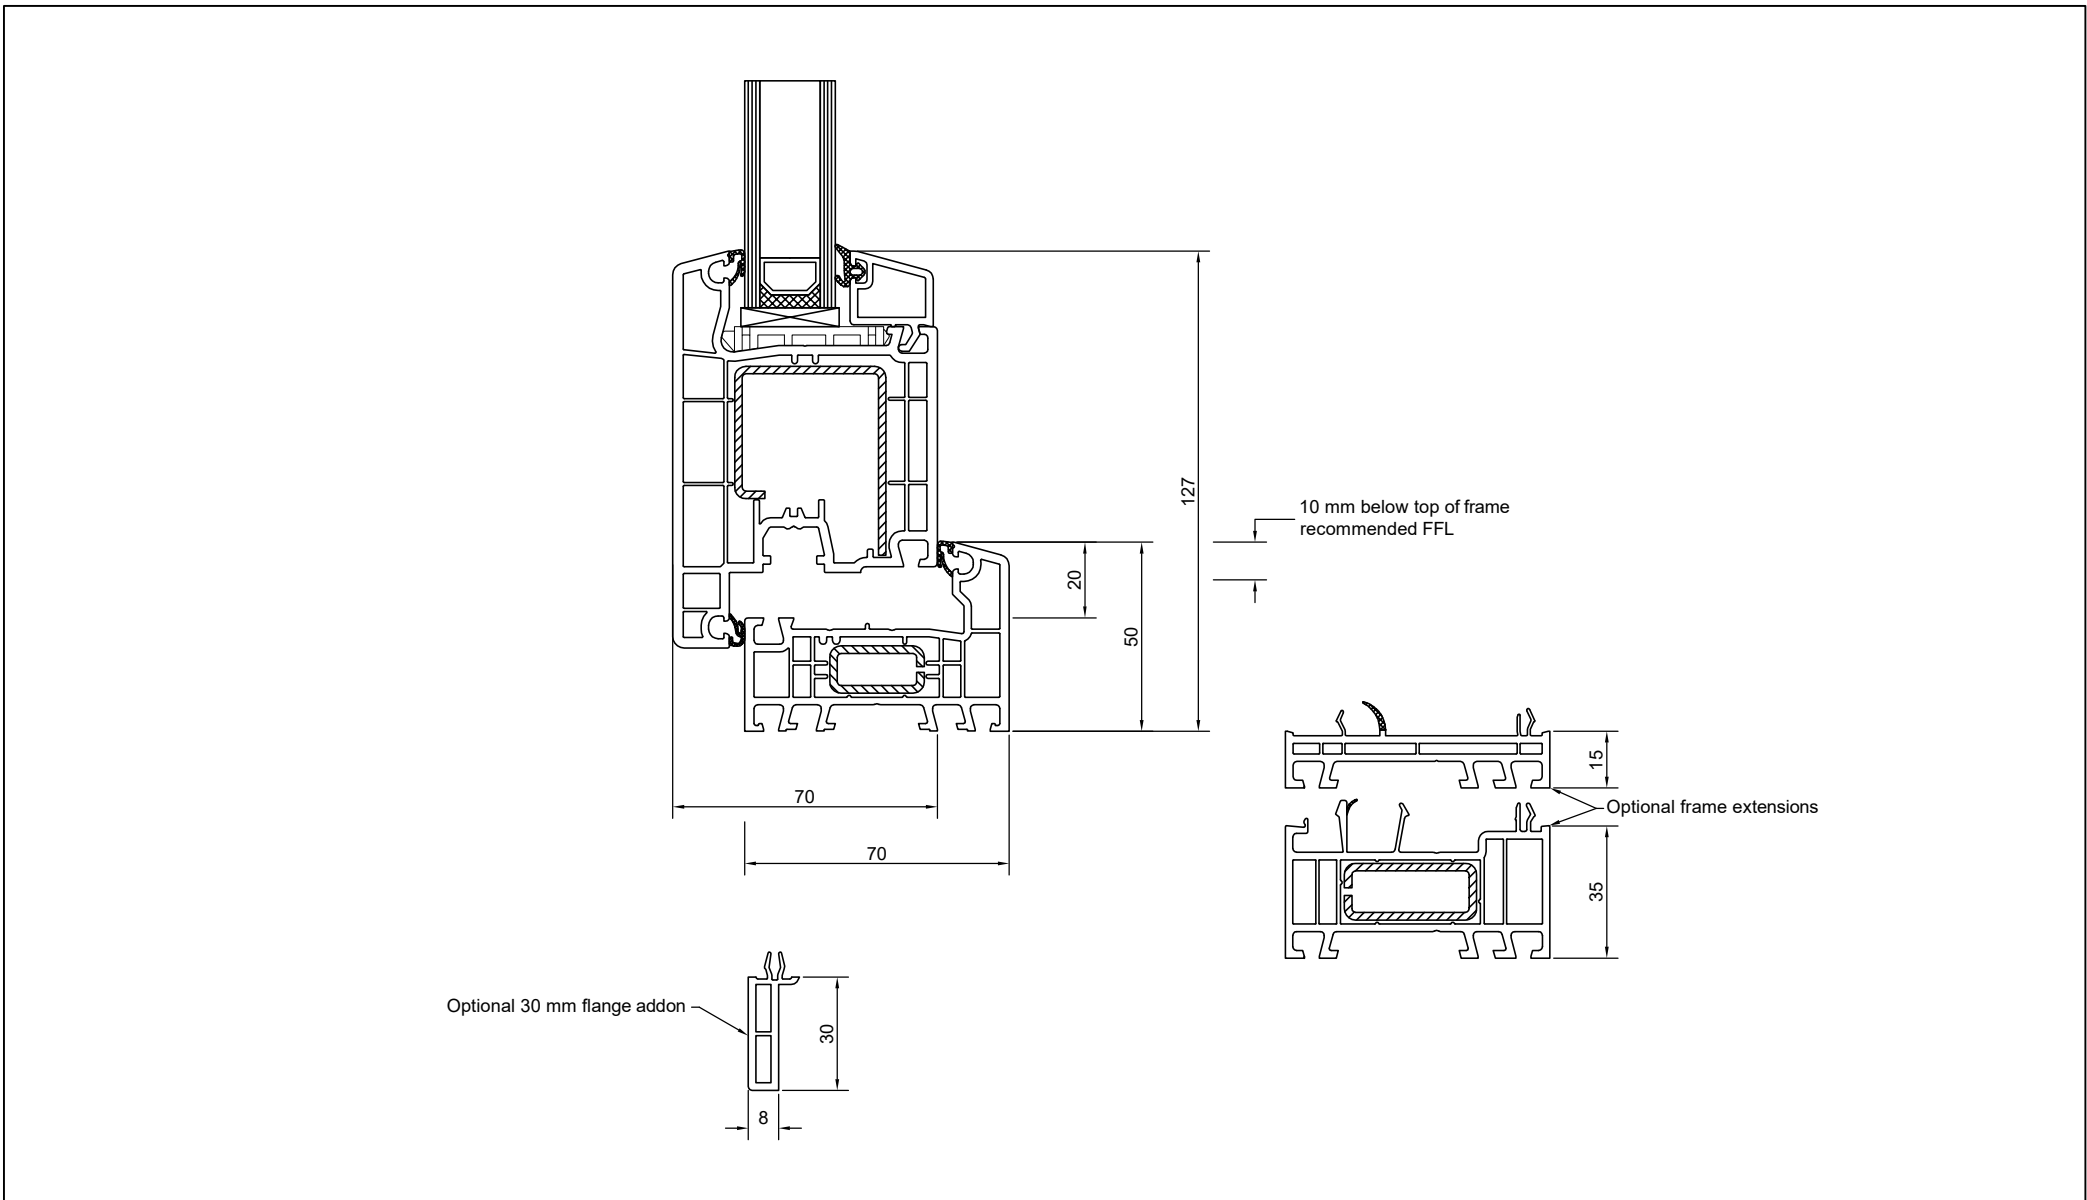

Outward Opening Door Head - Reveal Fix

Outward Opening Door Jamb - Reveal Fix

Outward Opening Door 50 mm Sill (Not Available in Cream) - Reveal Fix

Outward Opening Door 70 mm Sill - Reveal Fix