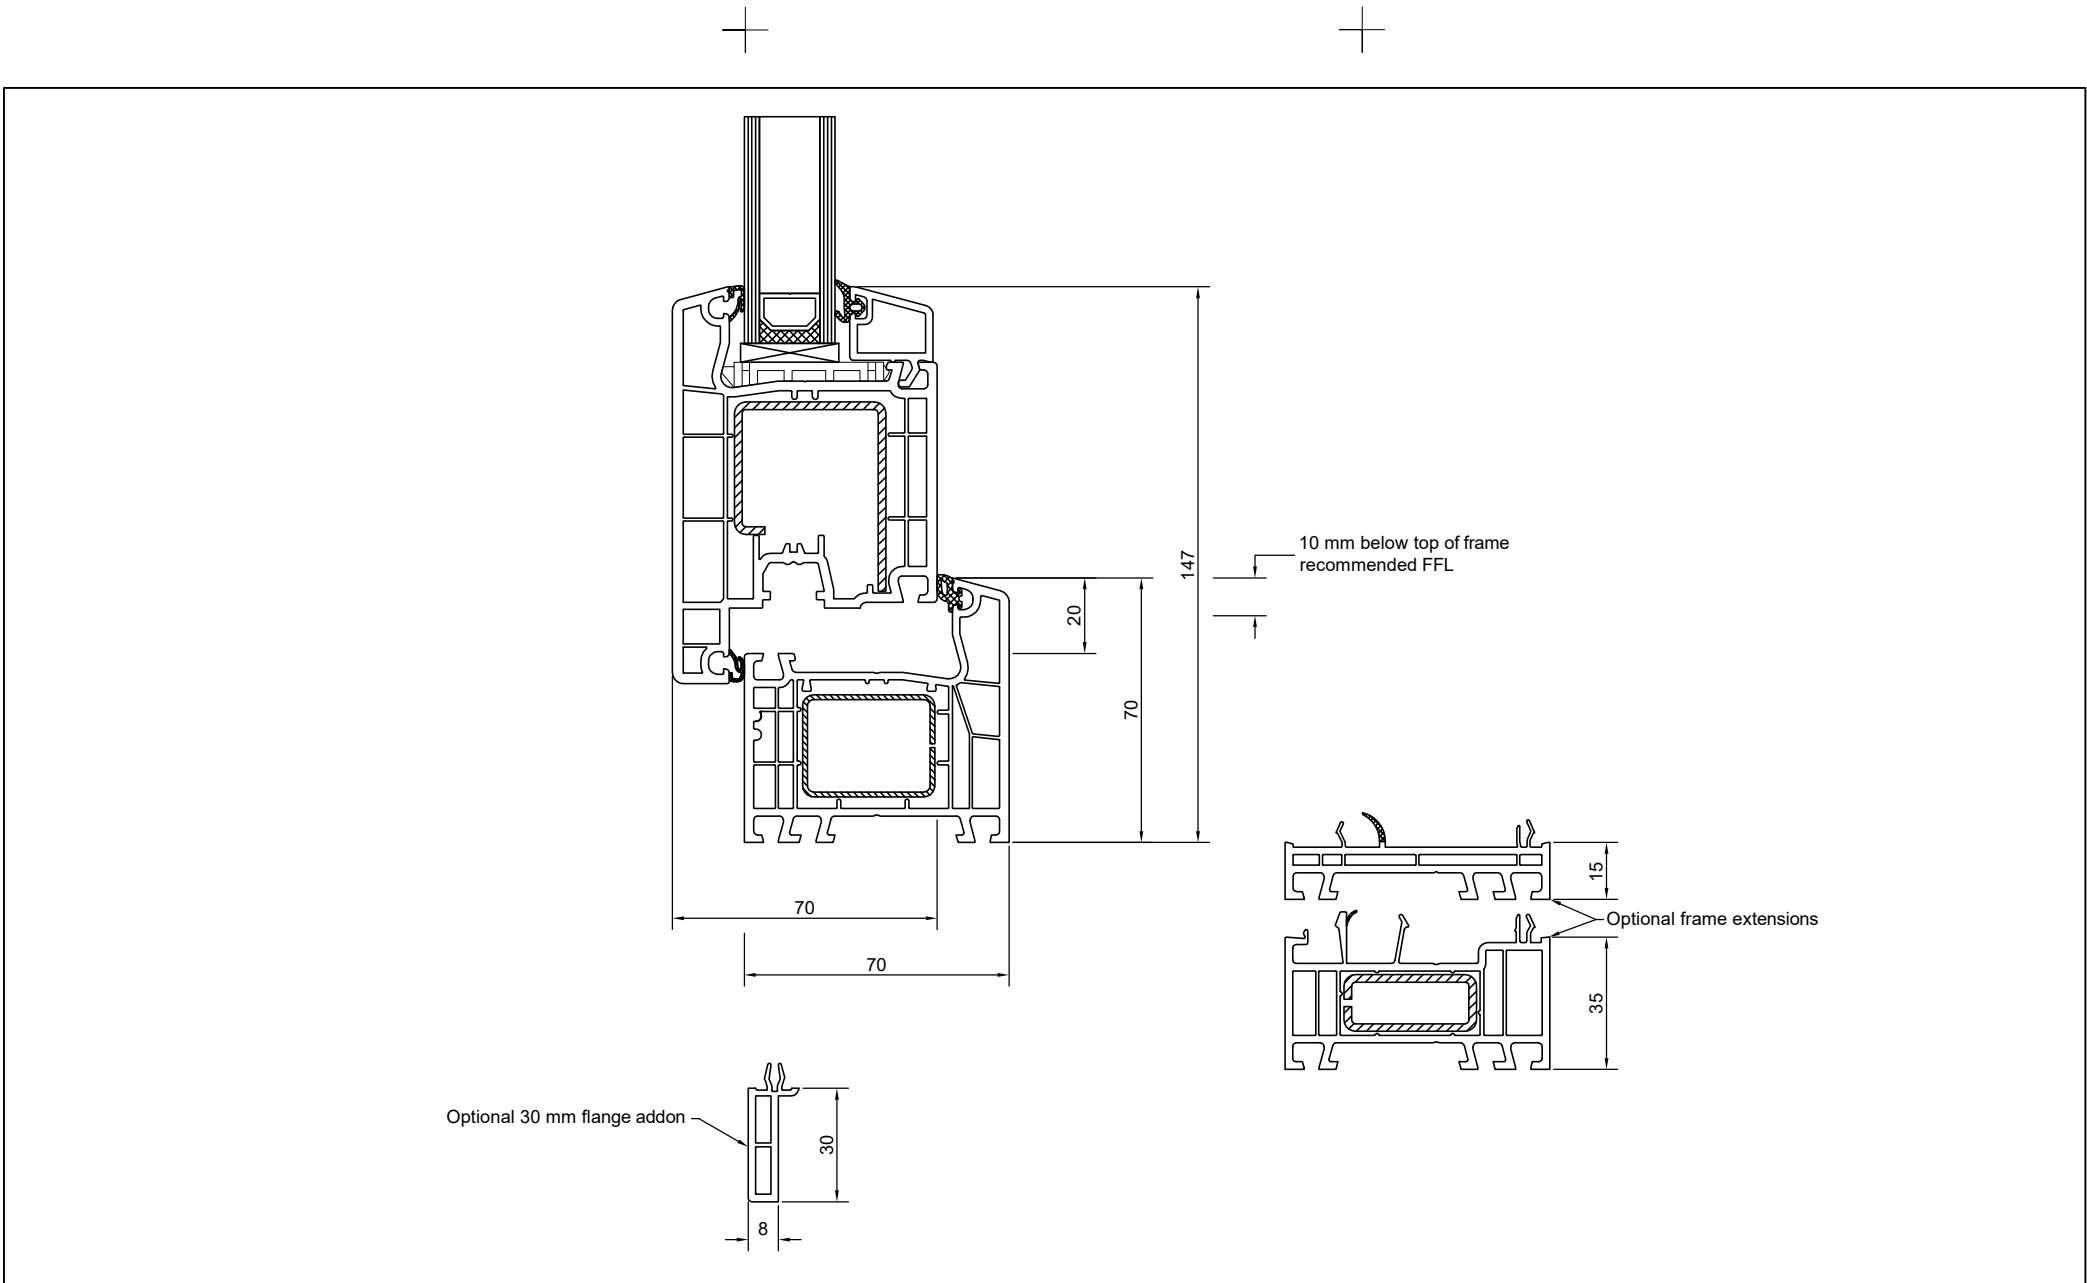

Outward Opening Door Head - Reveal Fix

Outward Opening Door Jamb - Reveal Fix

Outward Opening Door 50 mm Sill (Not Available in Cream) - Reveal Fix

Outward Opening Door 70 mm Sill - Reveal Fix