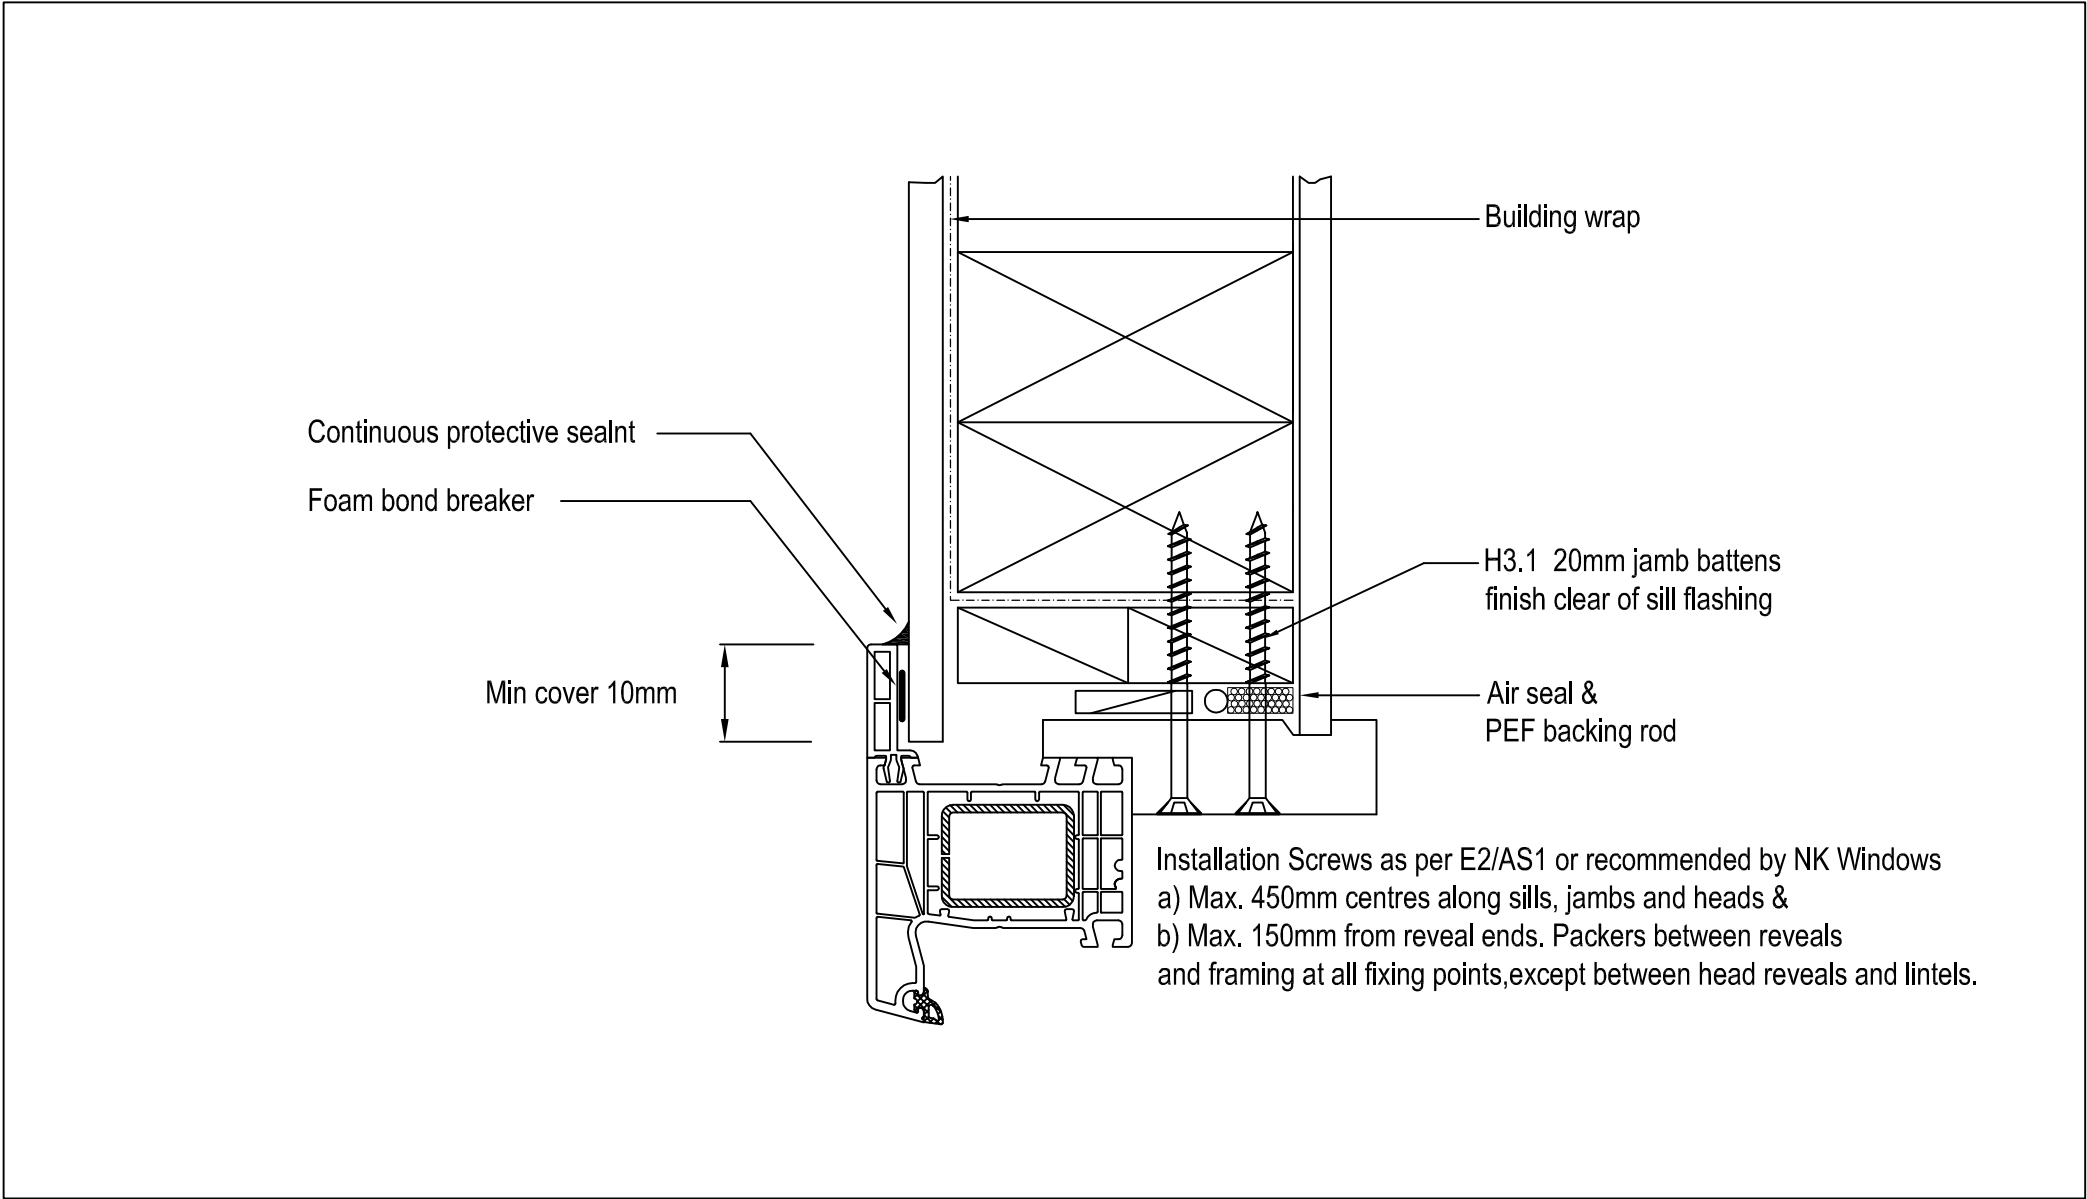

## Fibre Cement Sheet Direct Fix Head

CONFIDENTIALITY: No part of this publication may be reproduced or transmitted other than the intended use by NK Window Solutions Ltd unless expressly agreed by the author.

System: Aluplast Ideal 4000  
 Cladding: Fibre Cement Sheet DF  
 Version: 0308181  
 Scale: 1 : 2