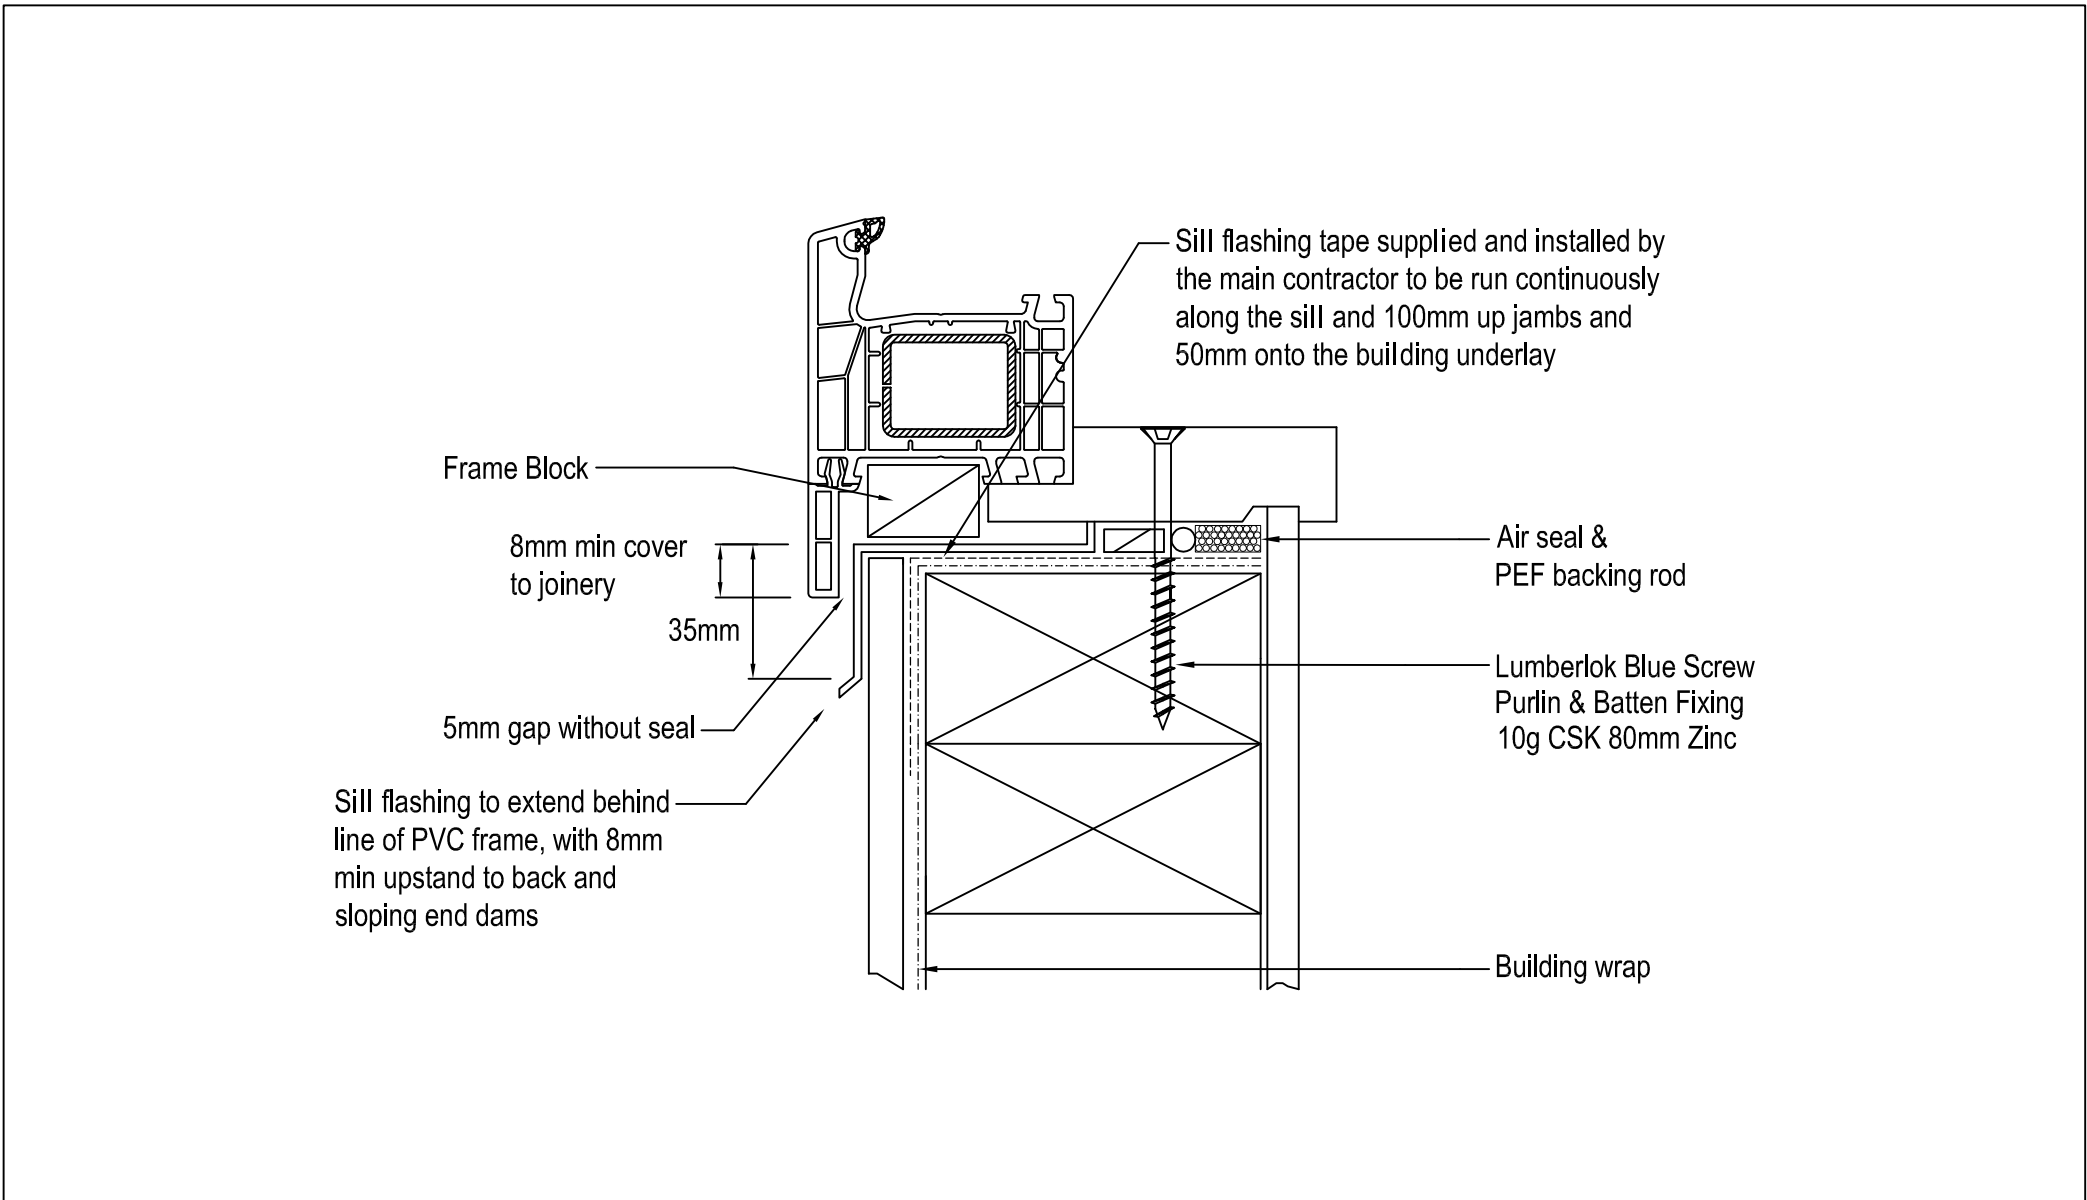

## Fibre Cement Sheet Direct Fix Head

CONFIDENTIALITY: No part of this publication may be reproduced or transmitted other than the intended use by NK Window Solutions Ltd unless expressly agreed by the author.

System: Aluplast Ideal 4000  
 Cladding: Fibre Cement Sheet DF  
 Version: 0308181  
 Scale: 1 : 2

## Fibre Cement Sheet Direct Fix Jamb

## Fibre Cement Sheet Direct Fix Sill