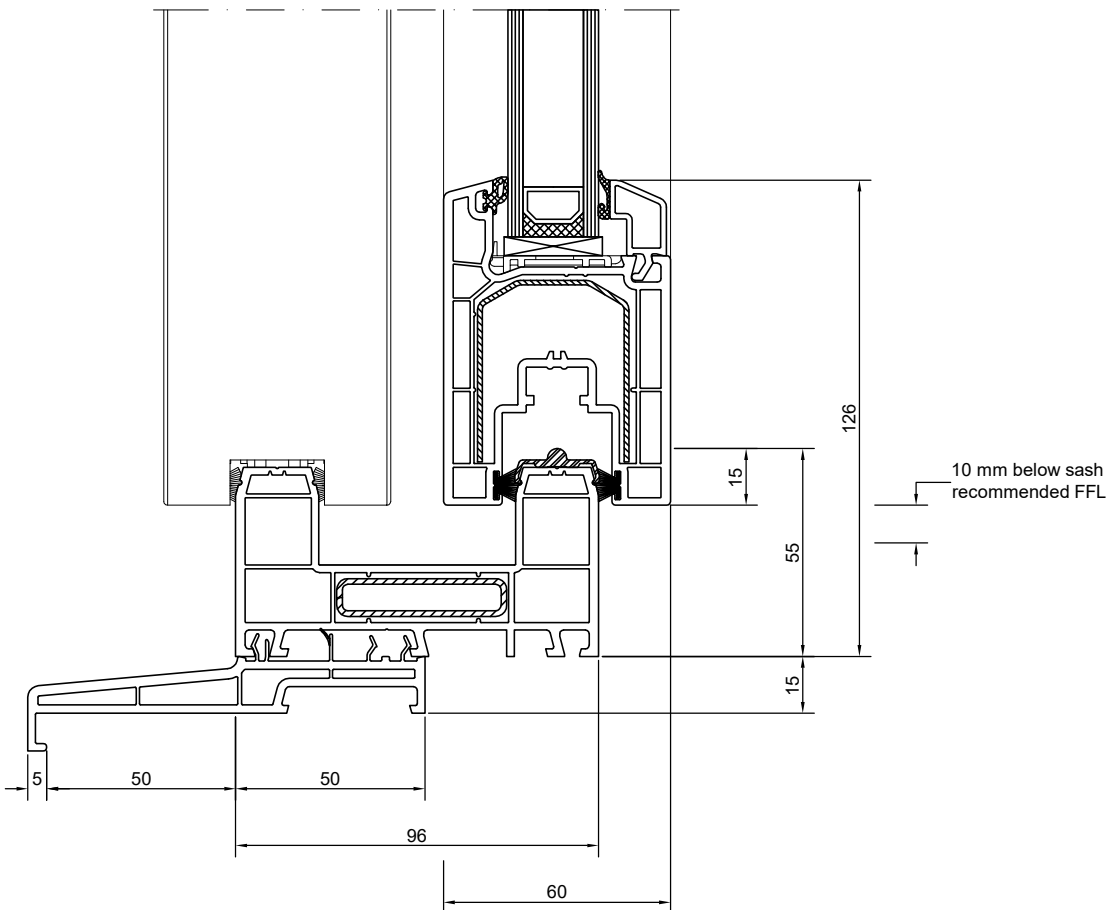

## Multi-Slide Head - Direct Fix w/ 105 mm Sill

## Multi-Slide Jamb - Direct Fix w/ 105 mm Sill

## Multi-Slide Sill - Direct Fix w/ 105 mm Sill