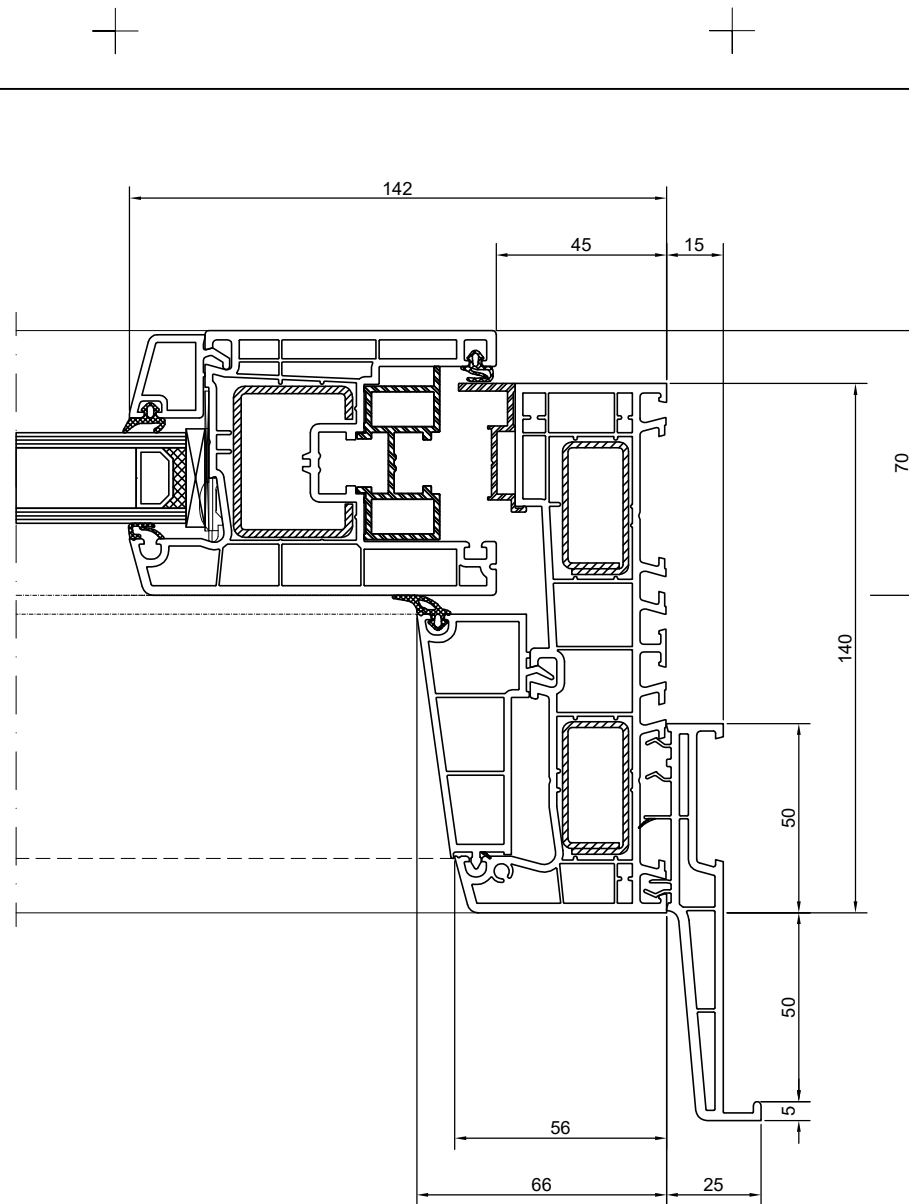

Smart Slider Head - Direct Fix w/ 105 mm Sill

System: Aluplast Ideal 4000
 Cladding: X
 Version: 1.00, JAN19
 Scale: 1 : 2

Smart Slider Jamb - Direct Fix w/ 105 mm Sill

Smart Slider Sill - Direct Fix w/ 105 mm Sill