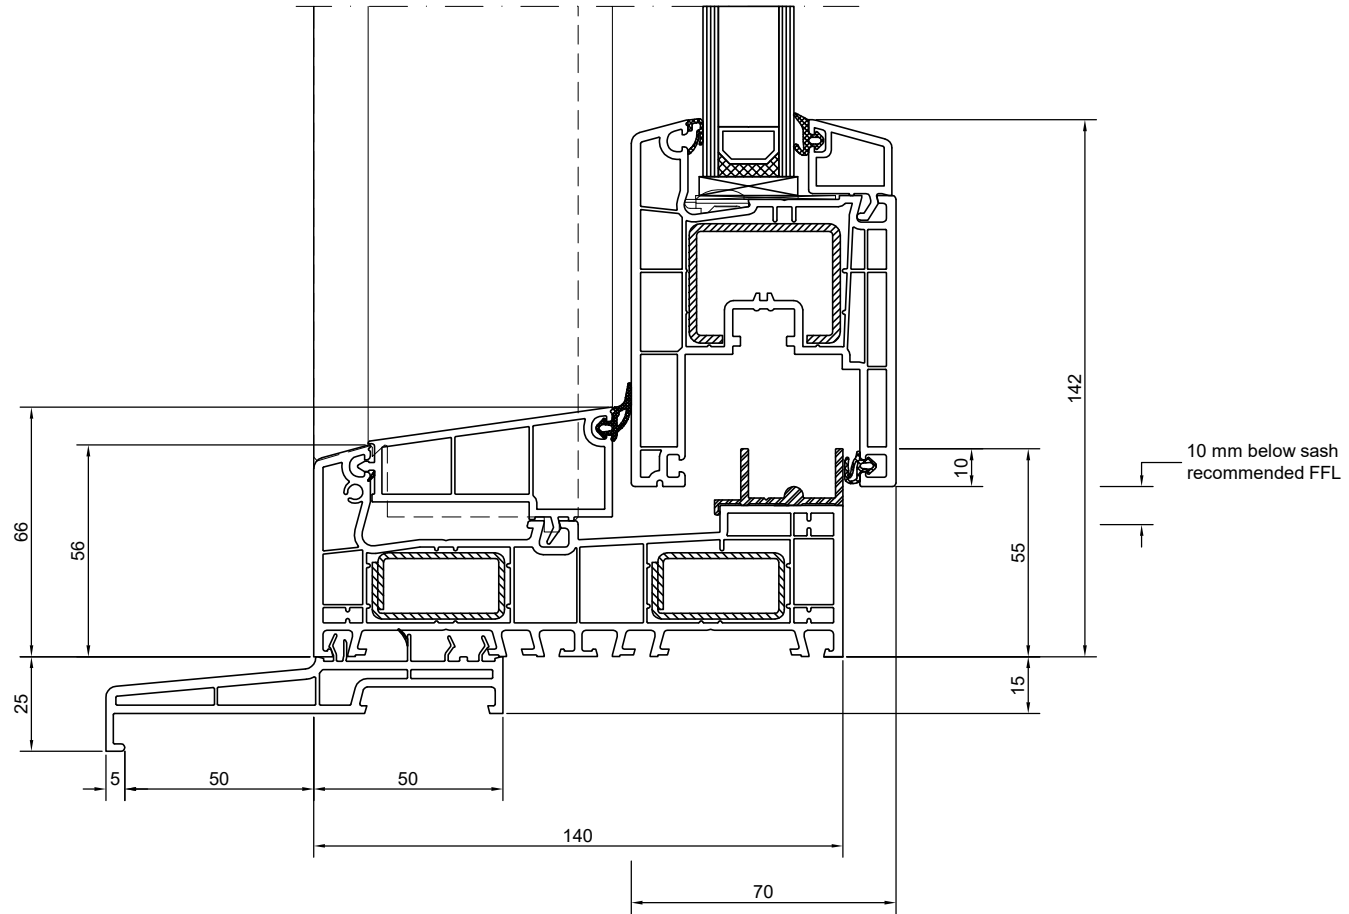

Smart Slider Head - Direct Fix w/ 105 mm Sill

System: Aluplast Ideal 4000
 Cladding: X
 Version: 1.00, JAN19
 Scale: 1 : 2

Smart Slider Jamb - Direct Fix w/ 105 mm Sill

Smart Slider Sill - Direct Fix w/ 105 mm Sill