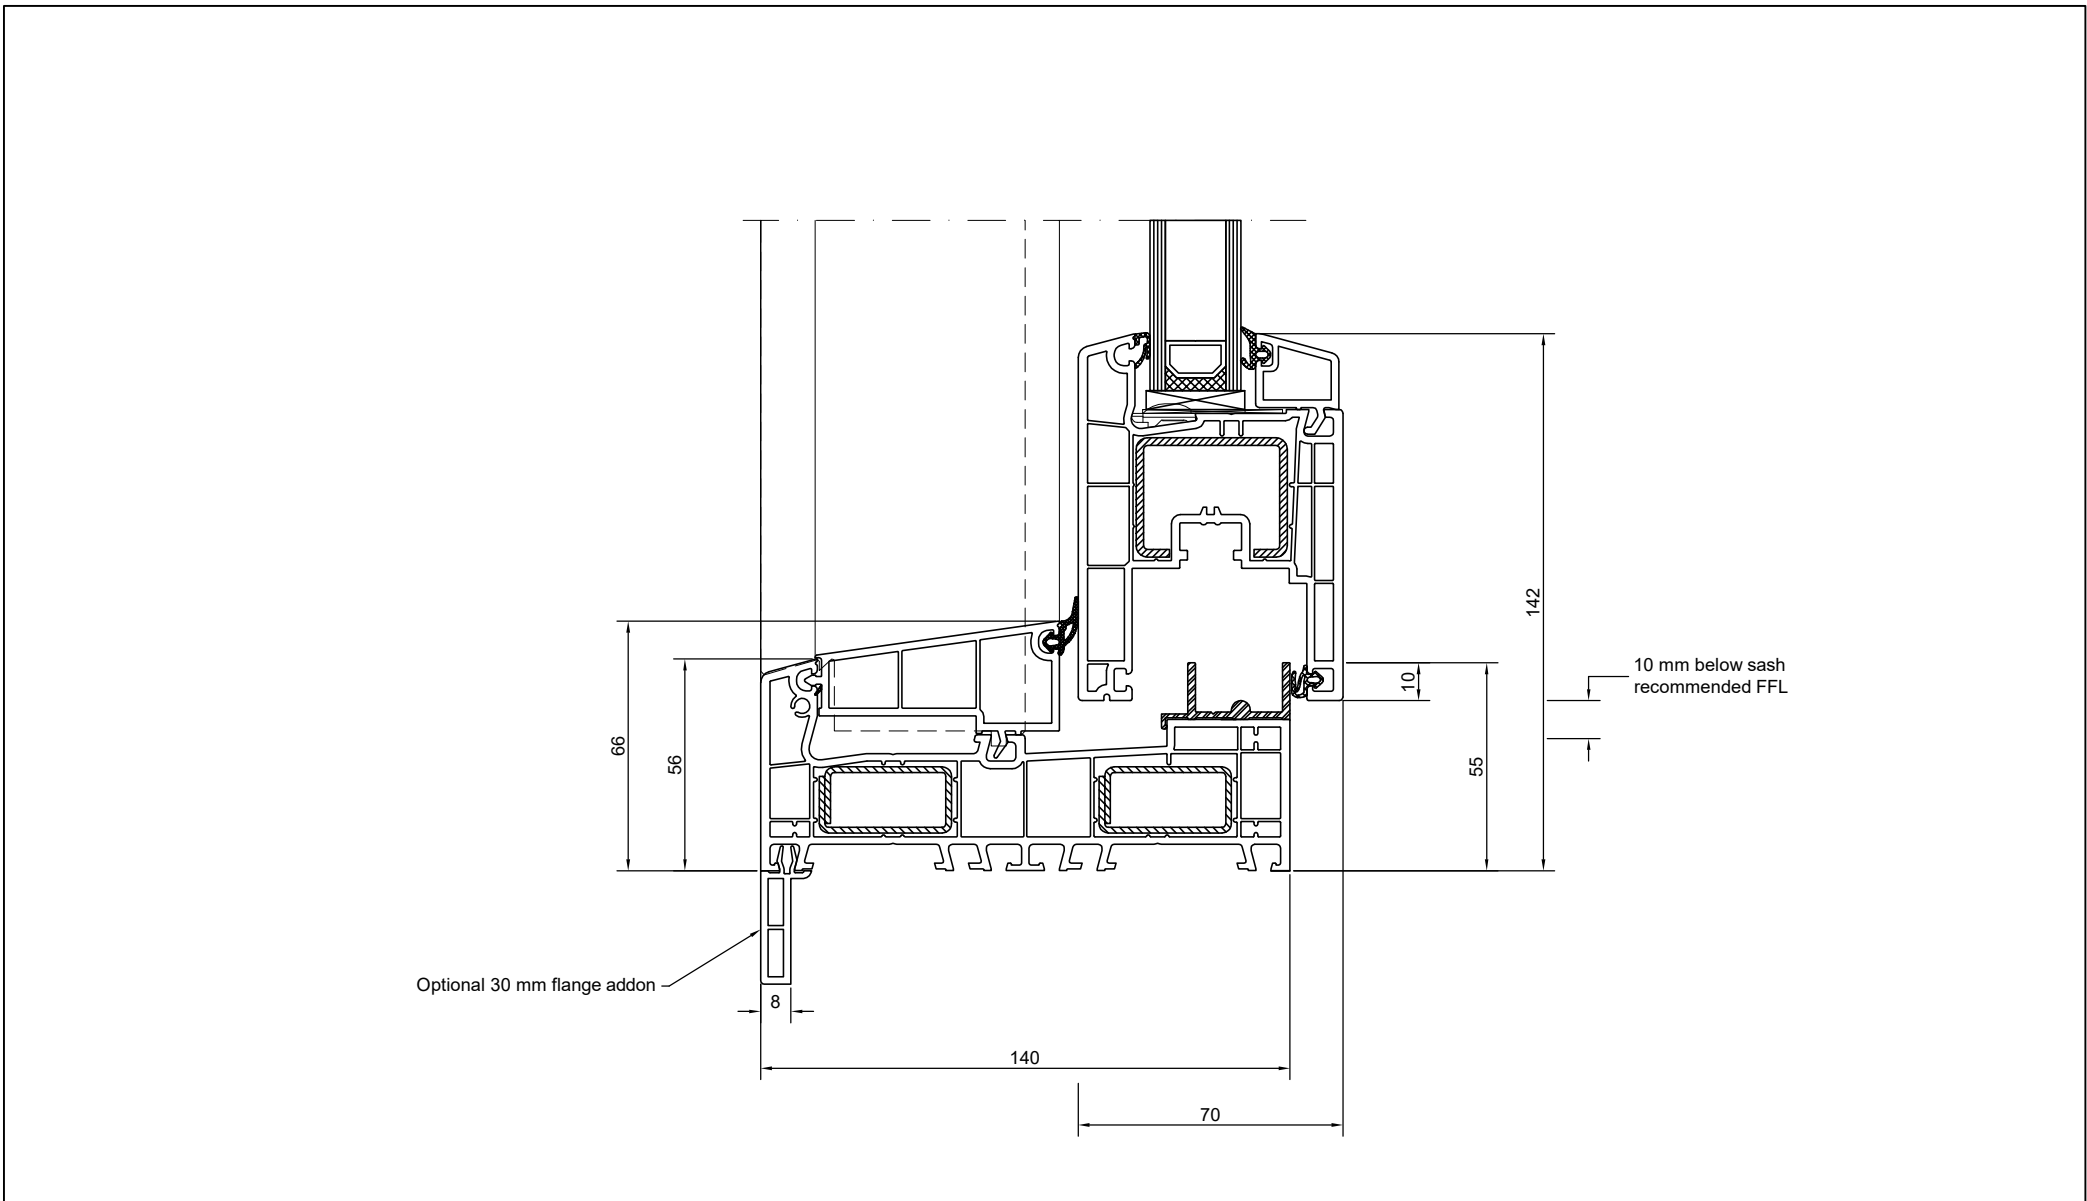

### Smart Slider Head - Reveal Fix

DISCLAIMER: All details are for indicative purposes only. Installation methods should comply with manufacturers recommendations and relevant NZ Building Code regulations & Standards.  
 CONFIDENTIALITY: No part of this publication may be reproduced or transmitted other than the intended use by NK Window Solutions Ltd unless expressly agreed by the author.

System: Aluplast Ideal 4000  
 Cladding: X  
 Version: 1.00, JAN19  
 Scale: 1 : 2

## Smart Slider Jamb - Reveal Fix

System: Aluplast Ideal 4000  
 Cladding: X  
 Version: 1.00, JAN19  
 Scale: 1 : 2