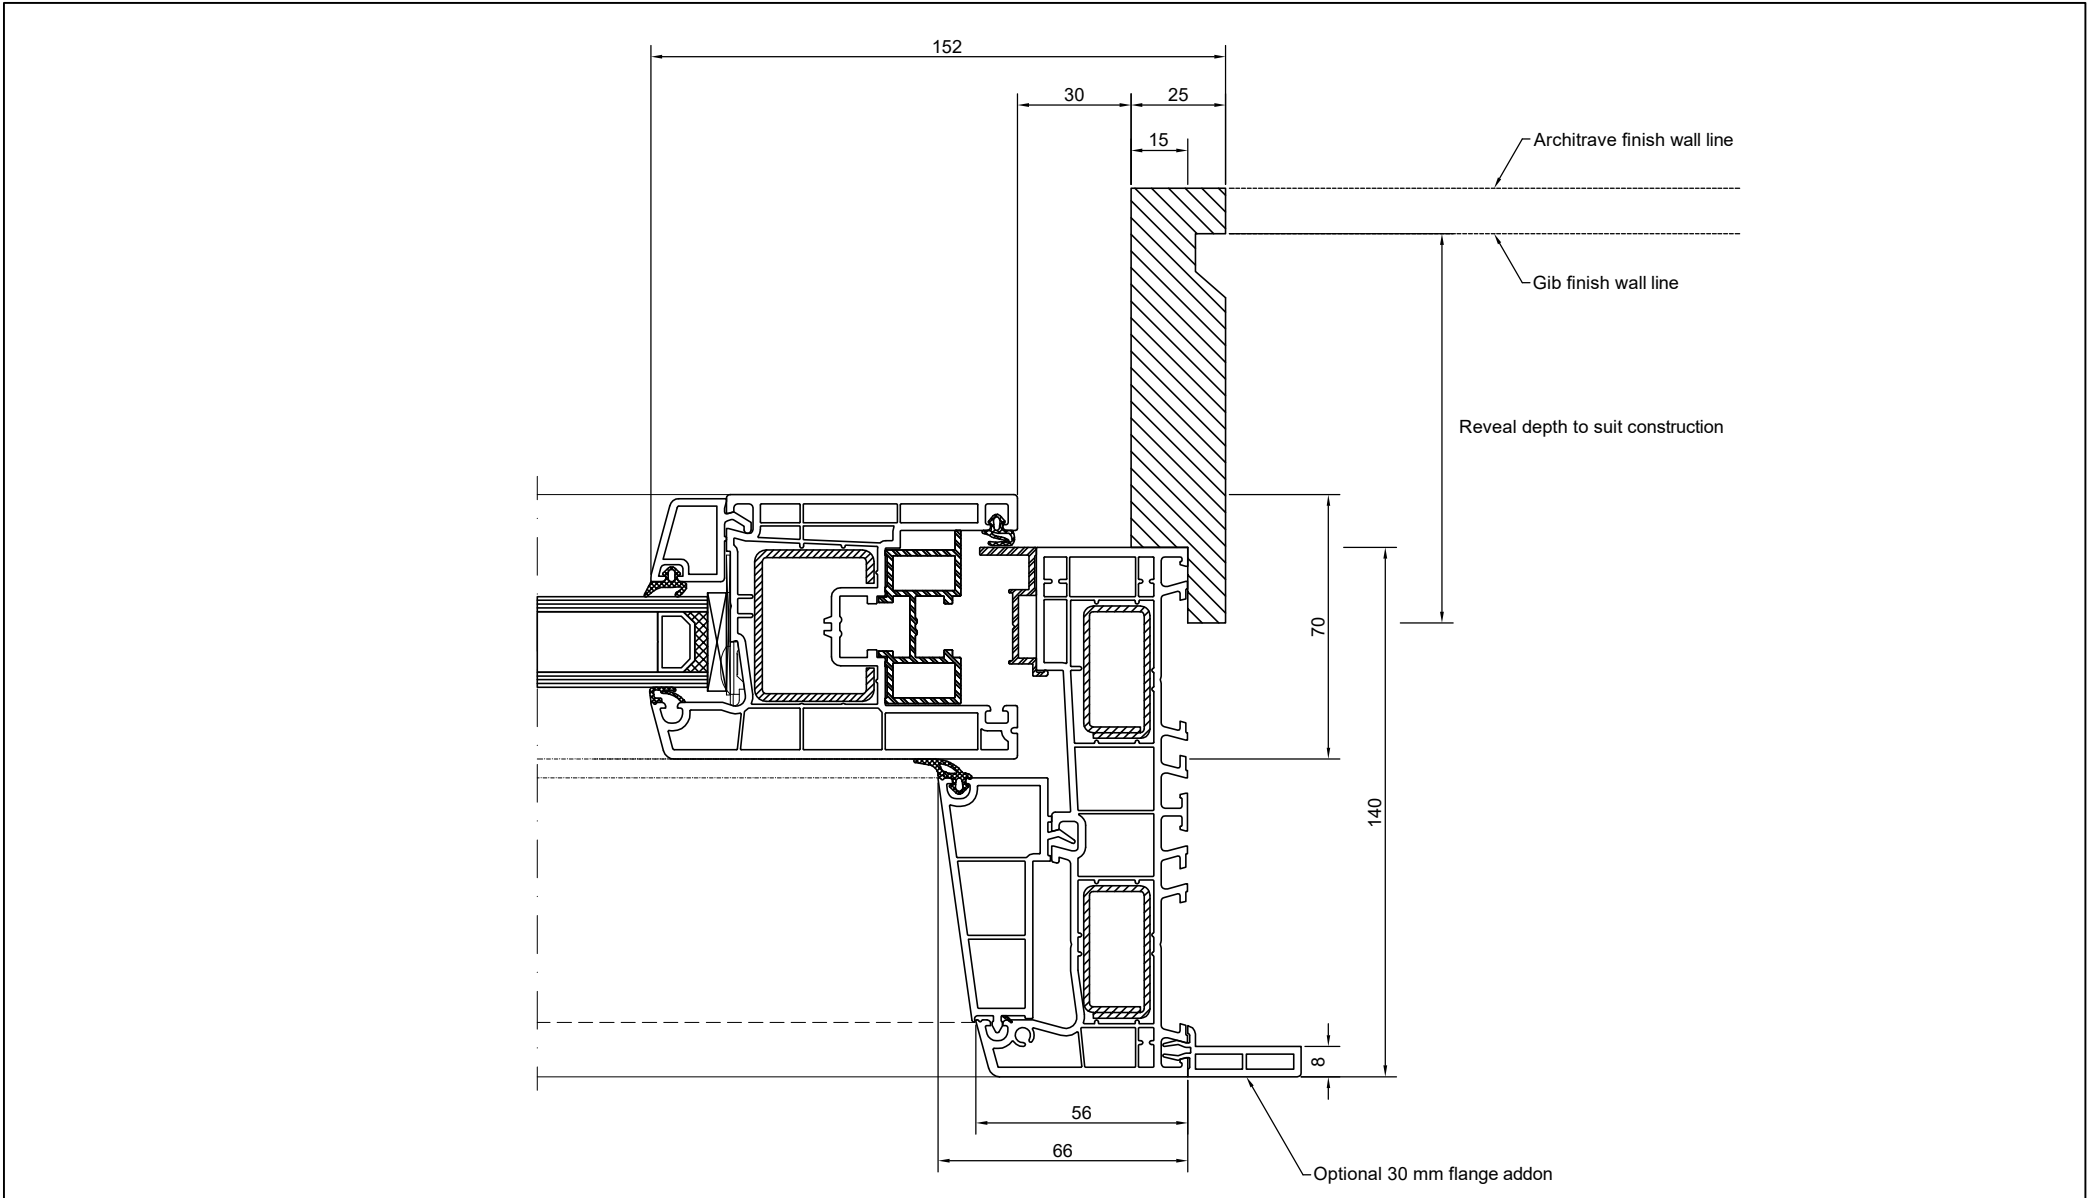

### Smart Slider Head - Reveal Fix

DISCLAIMER: All details are for indicative purposes only. Installation methods should comply with manufacturers recommendations and relevant NZ Building Code regulations & Standards.  
 CONFIDENTIALITY: No part of this publication may be reproduced or transmitted other than the intended use by NK Window Solutions Ltd unless expressly agreed by the author.

System: Aluplast Ideal 4000  
 Cladding: X  
 Version: 1.00, JAN19  
 Scale: 1 : 2

## Smart Slider Jamb - Reveal Fix

System: Aluplast Ideal 4000  
 Cladding: X  
 Version: 1.00, JAN19  
 Scale: 1 : 2