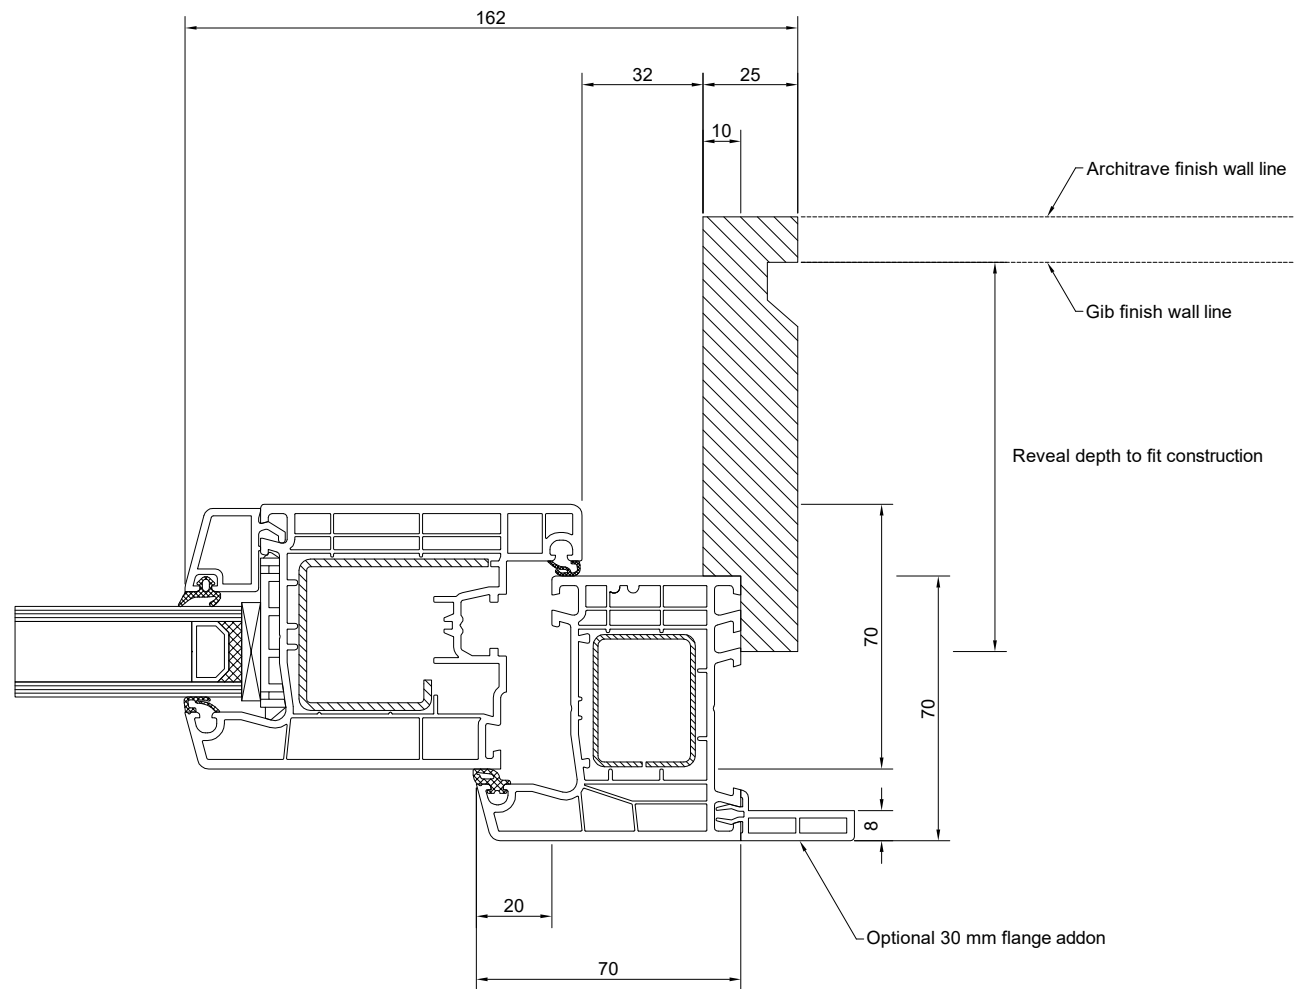

Tilt & Slide Head - Reveal Fix

Tilt & Slide Jamb - Reveal Fix

Tilt & Slide Sill - Reveal Fix

System: Aluplast Ideal 4000
 Cladding: X
 Version: 1.00, JAN19
 Scale: 1 : 2