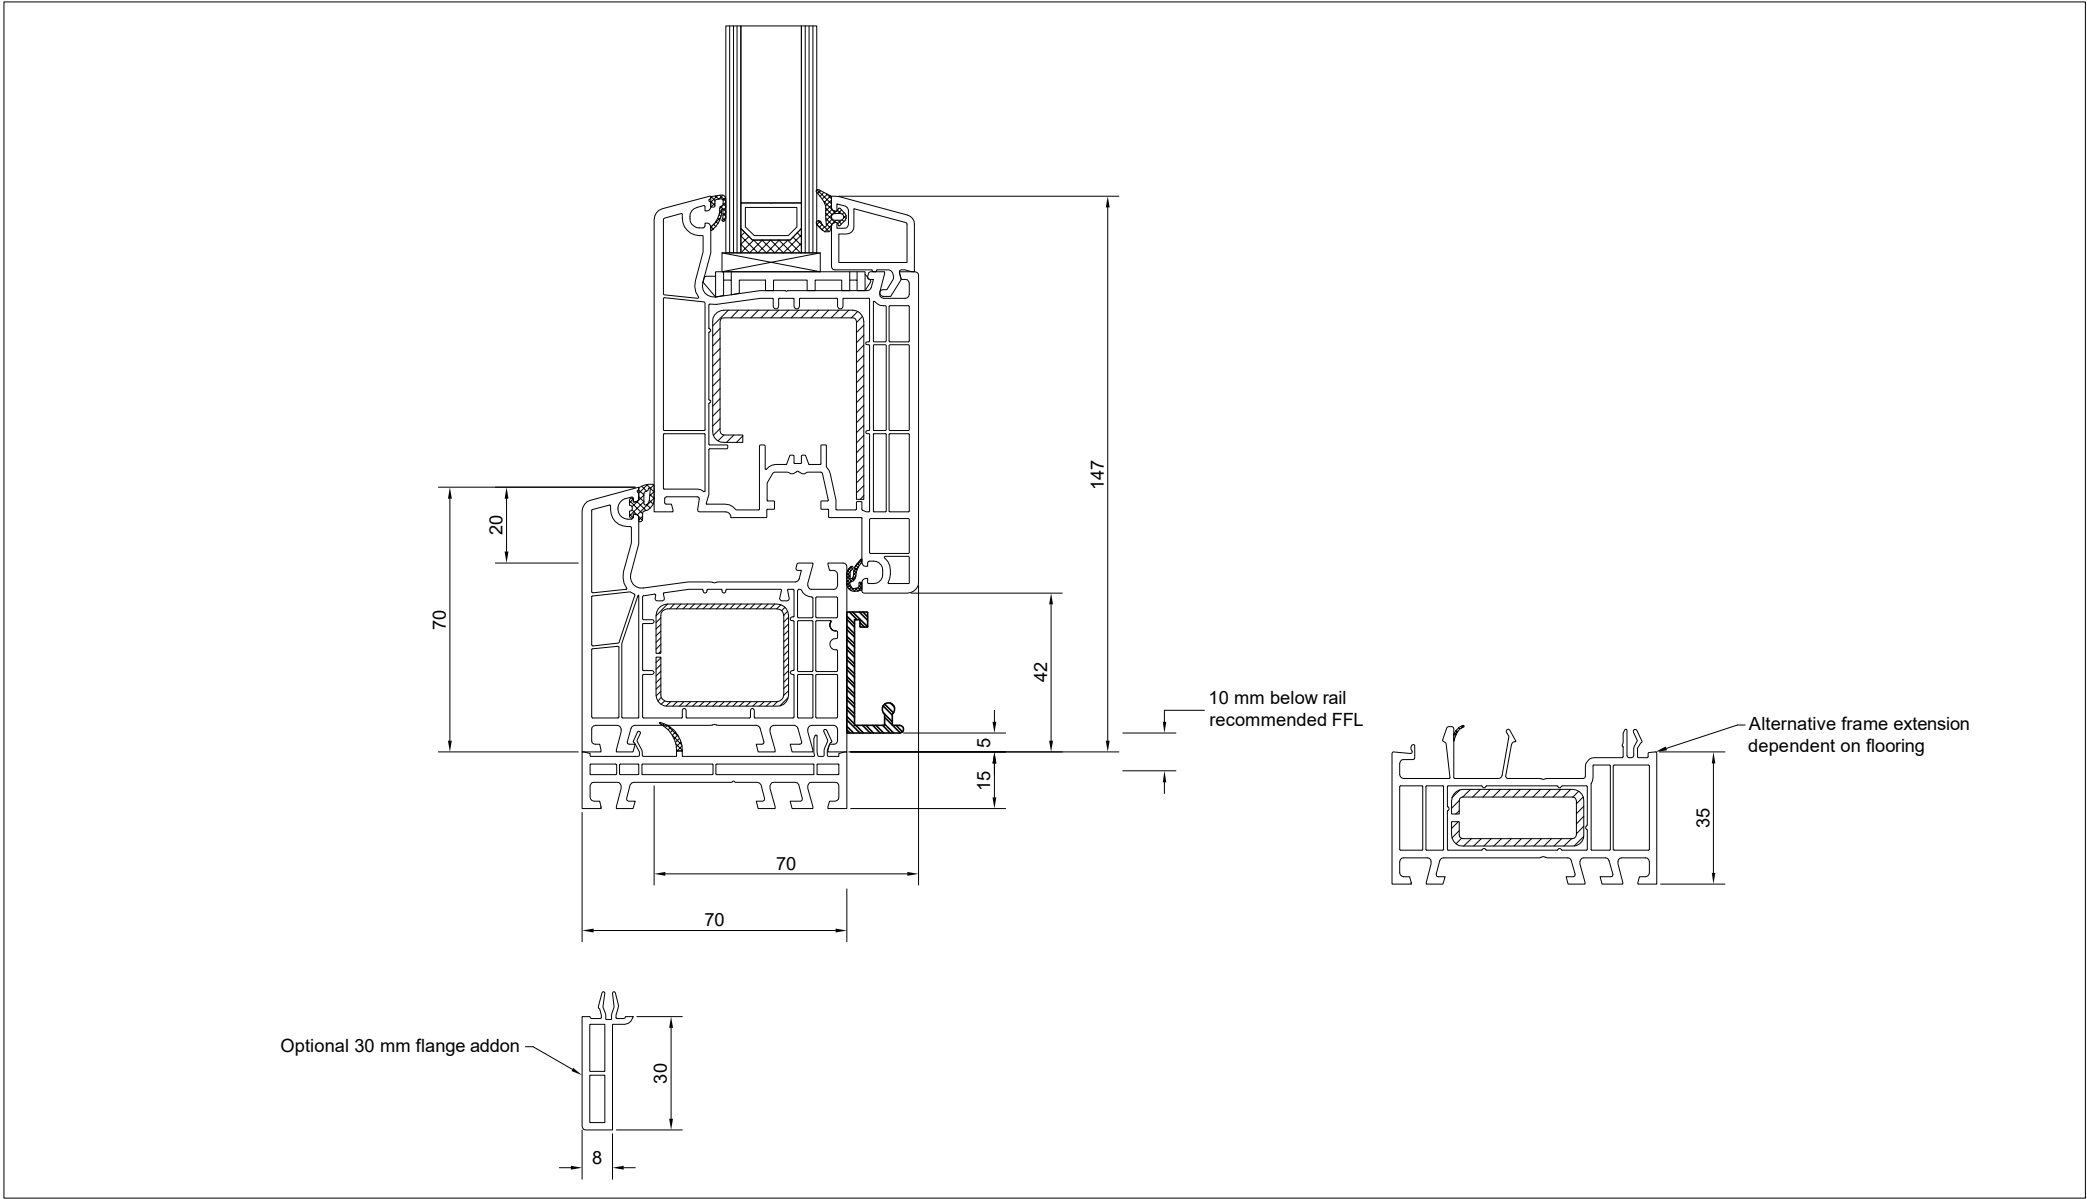

Tilt & Slide Head - Reveal Fix

Tilt & Slide Jamb - Reveal Fix

Tilt & Slide Sill - Reveal Fix

System: Aluplast Ideal 4000
 Cladding: X
 Version: 1.00, JAN19
 Scale: 1 : 2