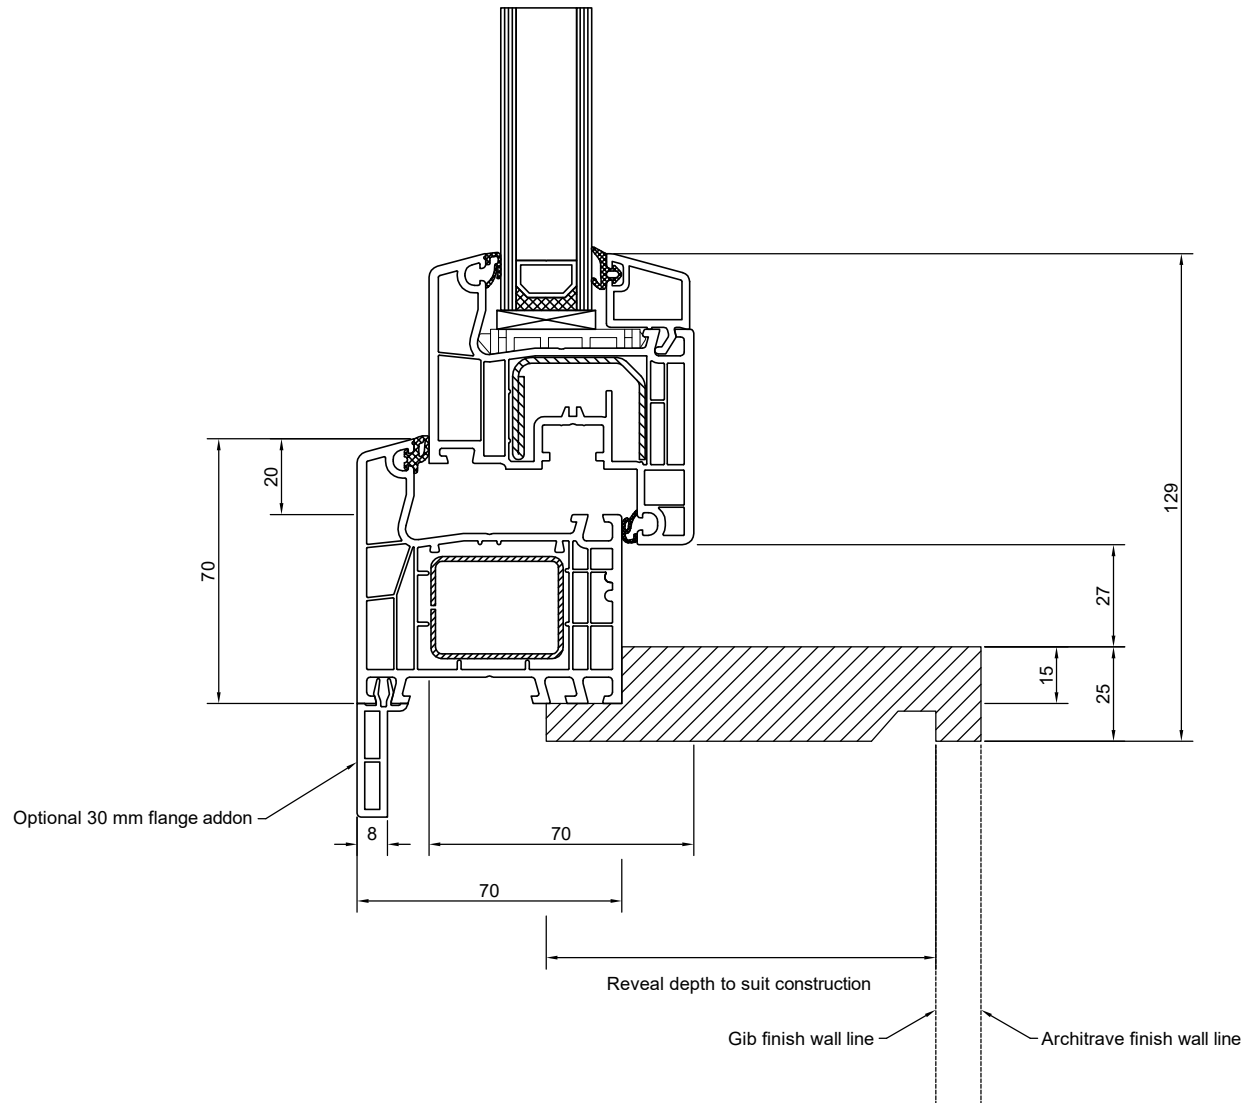

## Inwards Opening Window Head - Reveal Fix

## Inwards Opening Window Jamb - Reveal Fix

## Inwards Opening Window Sill - Reveal Fix

System: Aluplast Ideal 4000  
Cladding: X  
Version: 1.00, JAN19  
Scale: 1 : 2