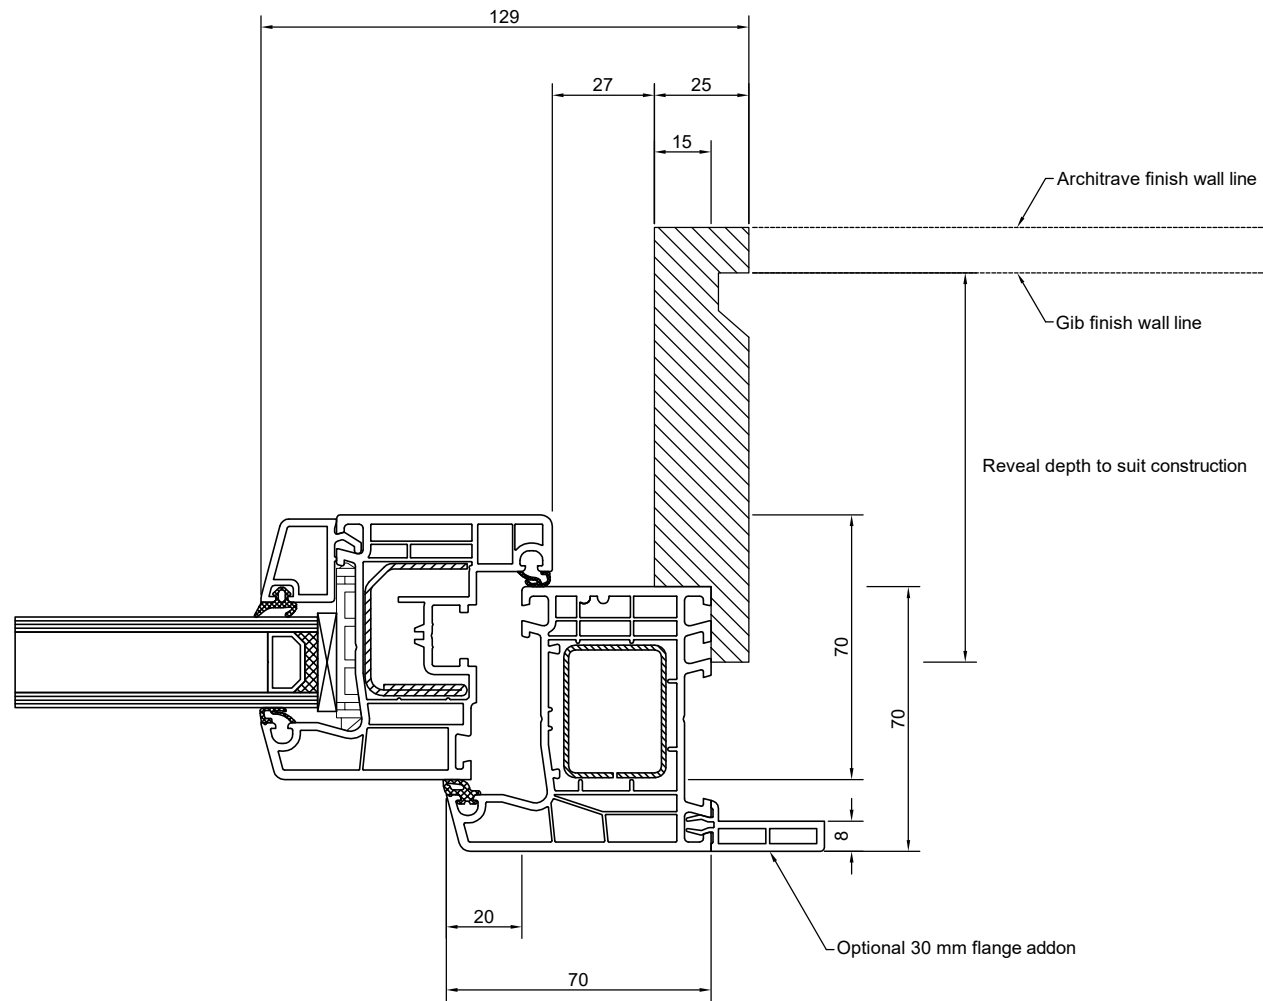

## Inwards Opening Window Head - Reveal Fix

## Inwards Opening Window Jamb - Reveal Fix

## Inwards Opening Window Sill - Reveal Fix

System: Aluplast Ideal 4000  
Cladding: X  
Version: 1.00, JAN19  
Scale: 1 : 2