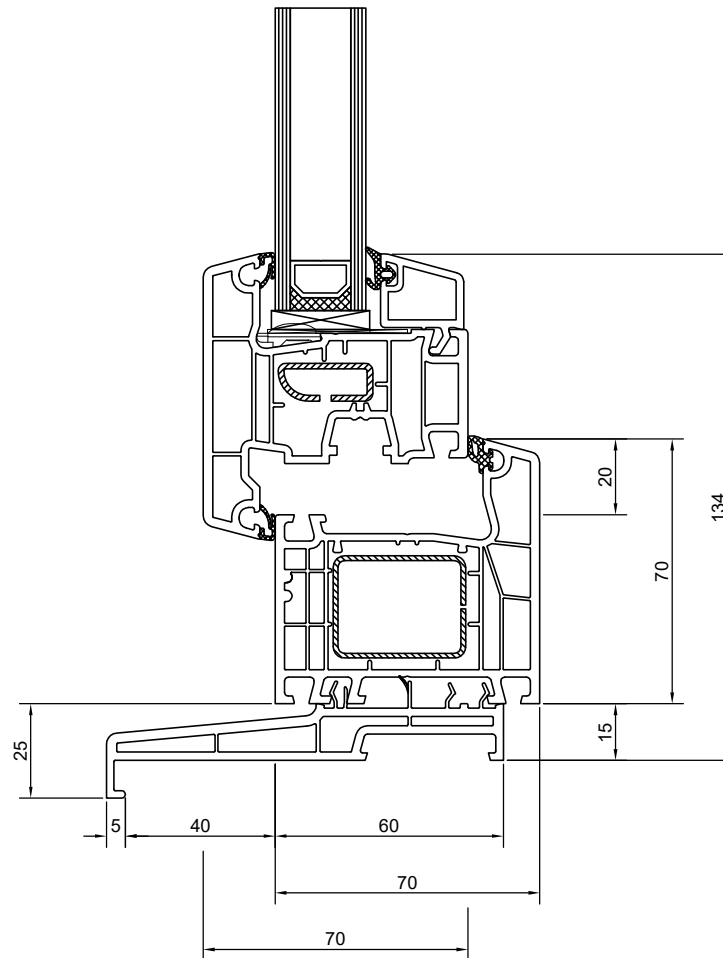

Outward Opening Window Head - Direct Fix w/ 105mm Sill

Outward Opening Window Jamb - Direct Fix w/ 105mm Sill

Outward Opening Window Sill - Direct Fix w/ 105mm Sill