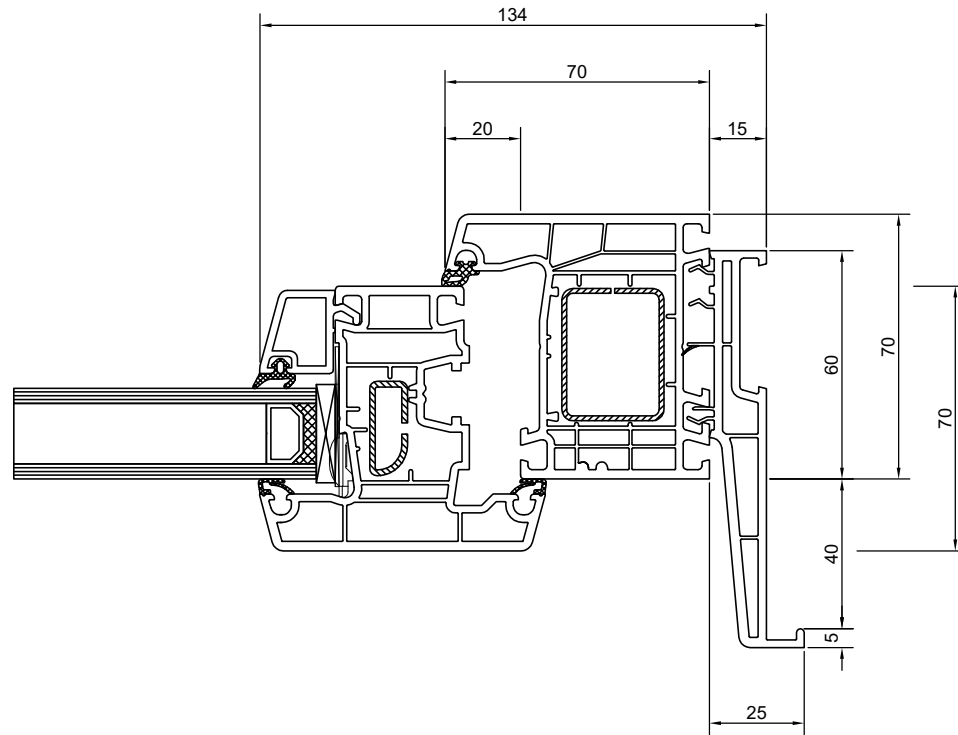

Outward Opening Window Head - Direct Fix w/ 105mm Sill

Outward Opening Window Jamb - Direct Fix w/ 105mm Sill

Outward Opening Window Sill - Direct Fix w/ 105mm Sill