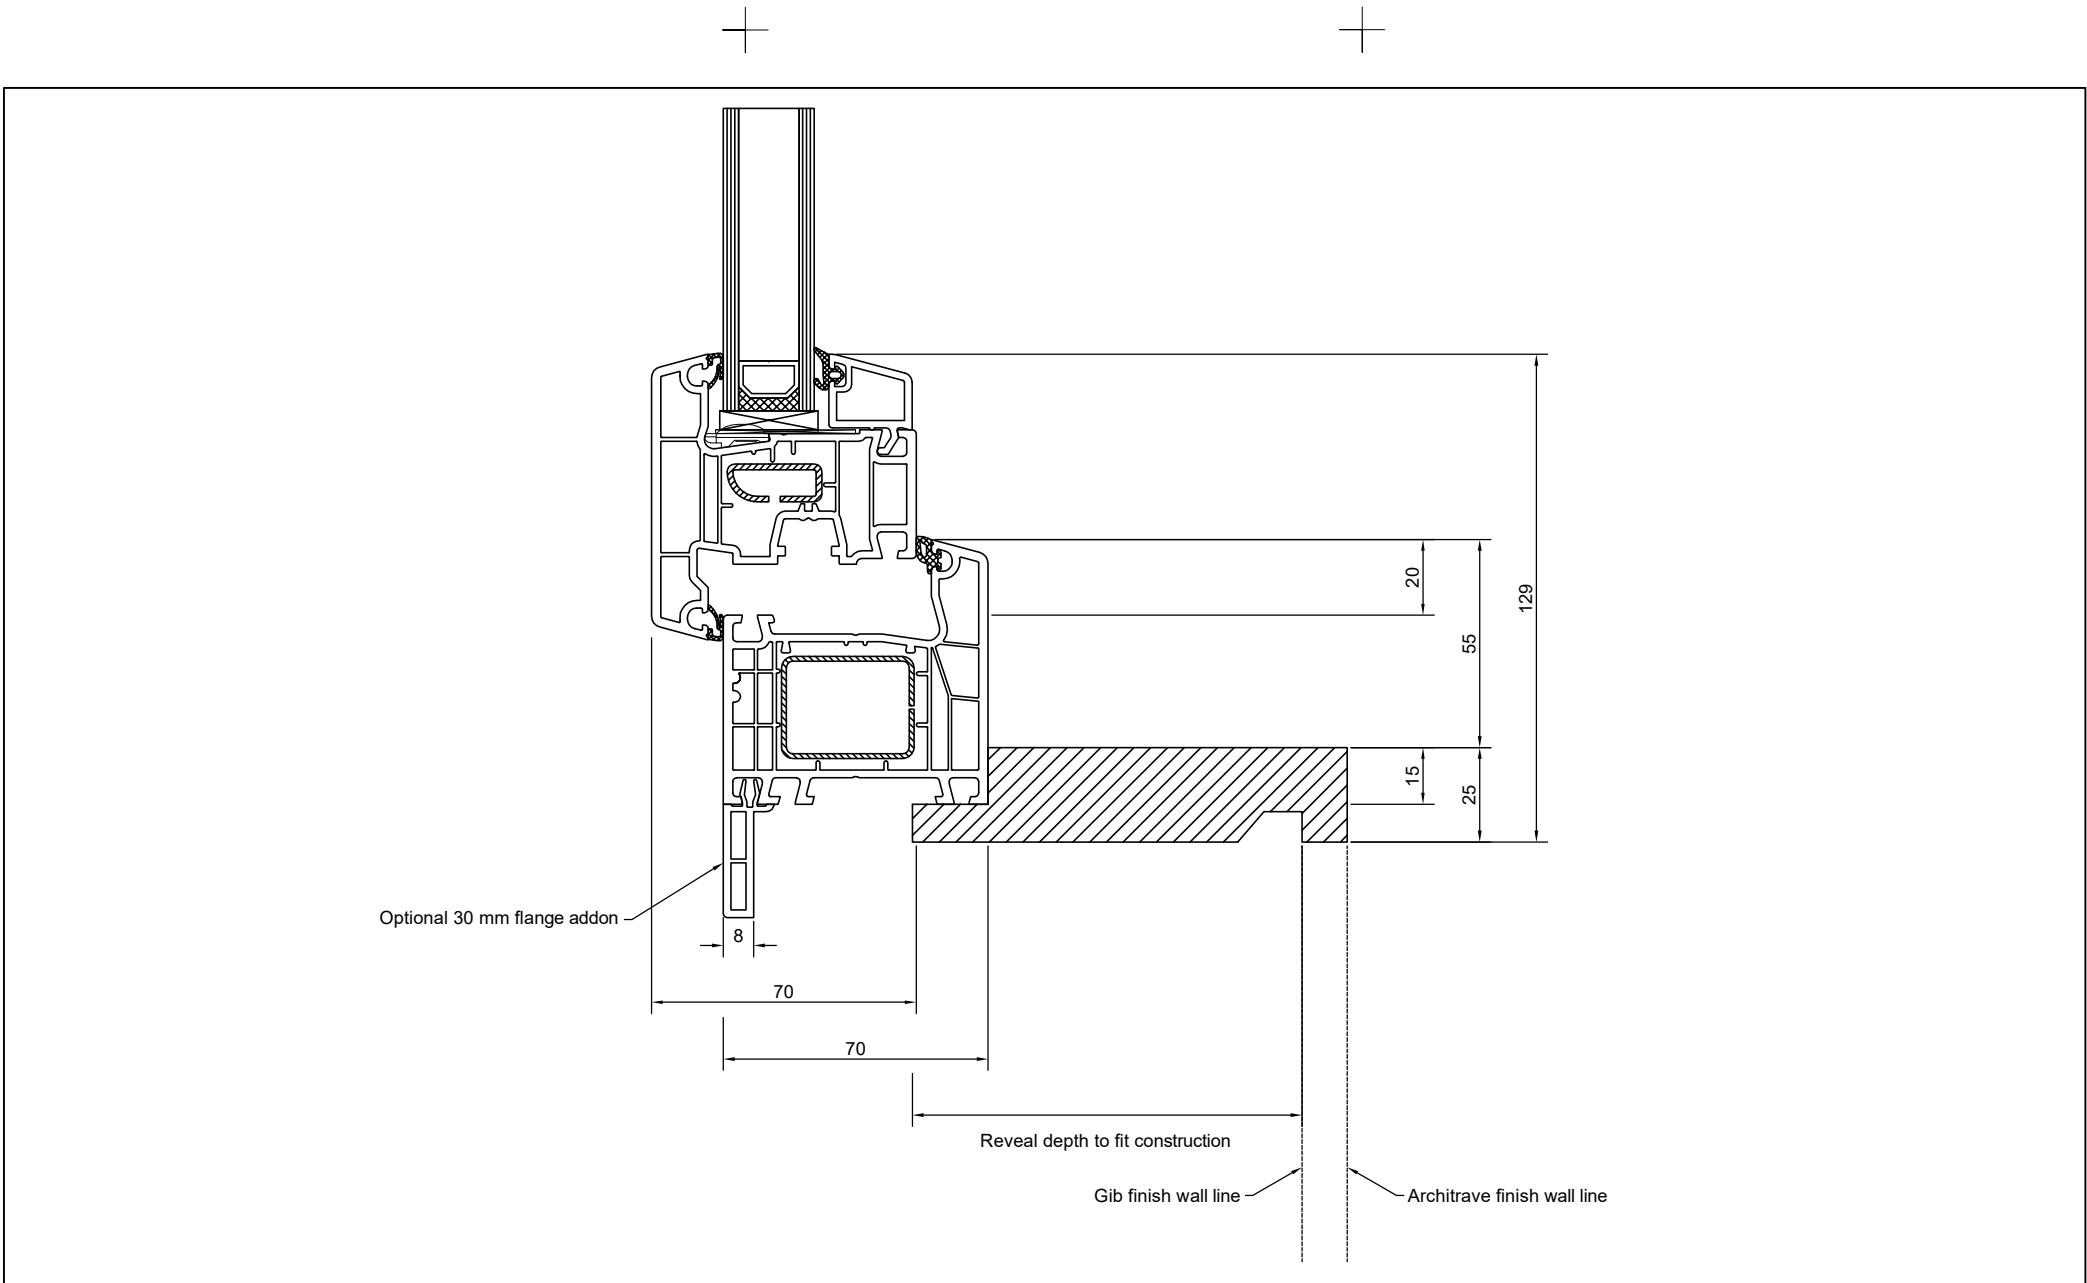

Optional 30 mm flange add-on

8

70

70

Reveal depth to fit construction

Gib finish wall line

Architrave finish wall line

20

55

129

15

25

Outward Opening Window Sill - Reveal Fix

System: Aluplast Ideal 4000
Cladding: X
Version: 1.01, JAN19
Scale: 1 : 2