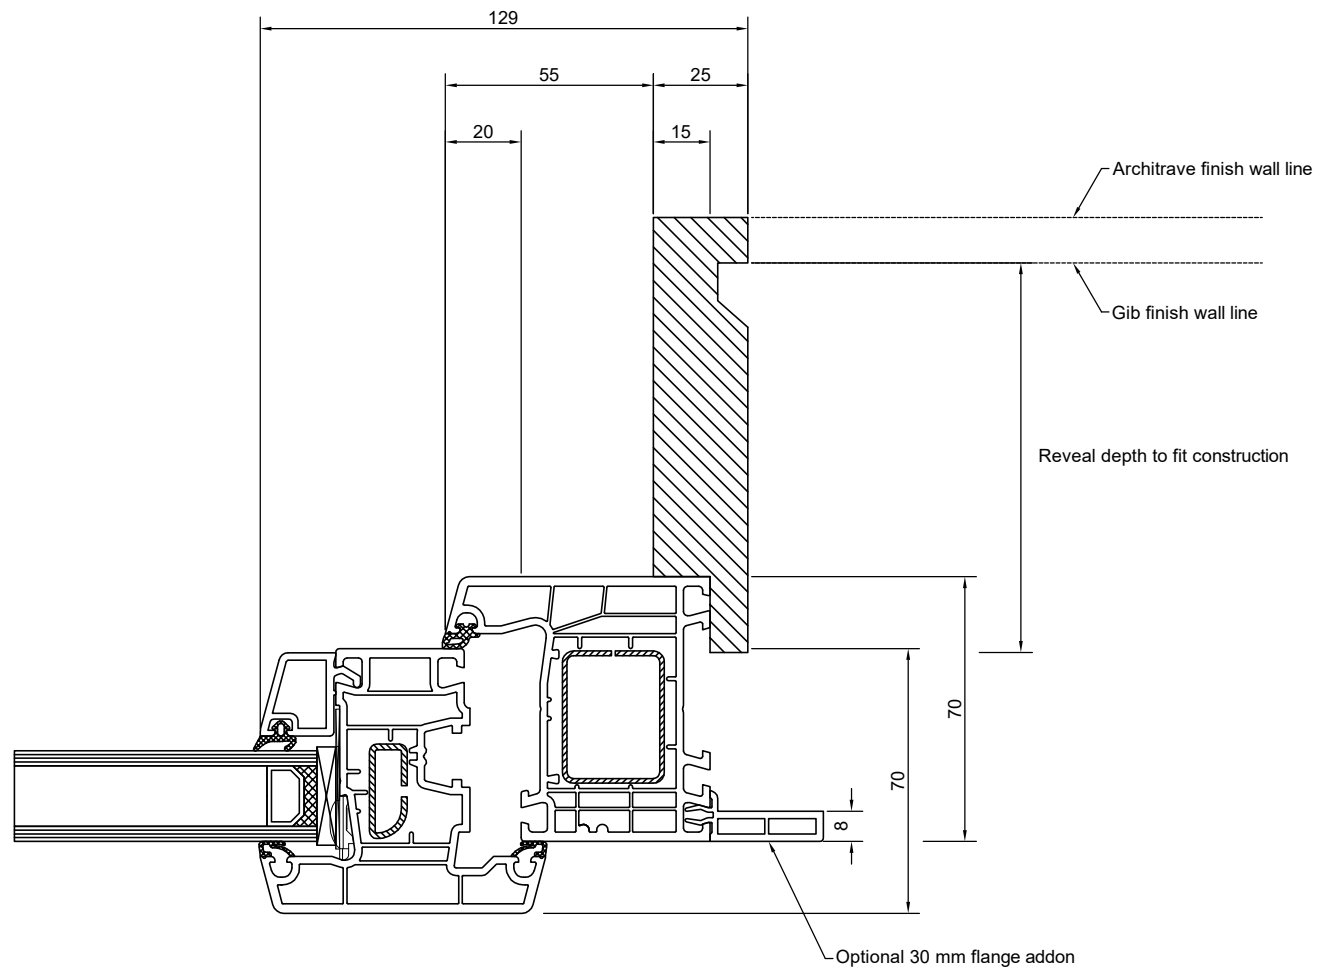

Outward Opening Window Head - Reveal Fix

System: Aluplast Ideal 4000
 Cladding: X
 Version: 1.01, JAN19
 Scale: 1 : 2

Outward Opening Window Jamb - Reveal Fix

Optional 30 mm flange add-on

8

70

70

Reveal depth to fit construction

Gib finish wall line

Architrave finish wall line

20

55

129

15

25

Outward Opening Window Sill - Reveal Fix

System: Aluplast Ideal 4000
 Cladding: X
 Version: 1.01, JAN19
 Scale: 1 : 2