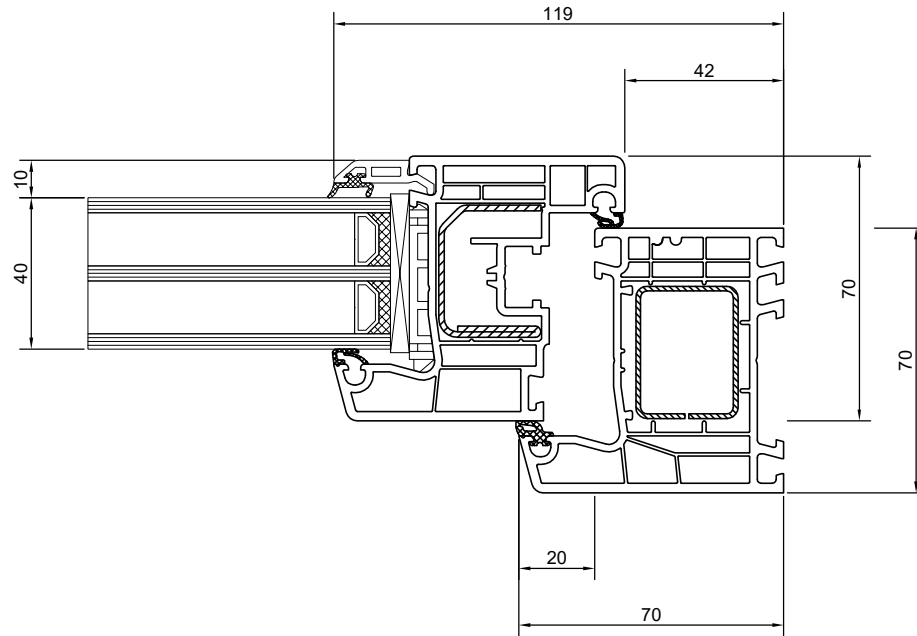

Triple-Glazed Inwards Opening Window Head

System: Aluplast Ideal 4000
 Cladding: X
 Version: 1.00, FEB20
 Scale: 1 : 2

Triple-Glazed Inwards Opening Window Jamb

Triple-Glazed Inwards Opening Window Sill