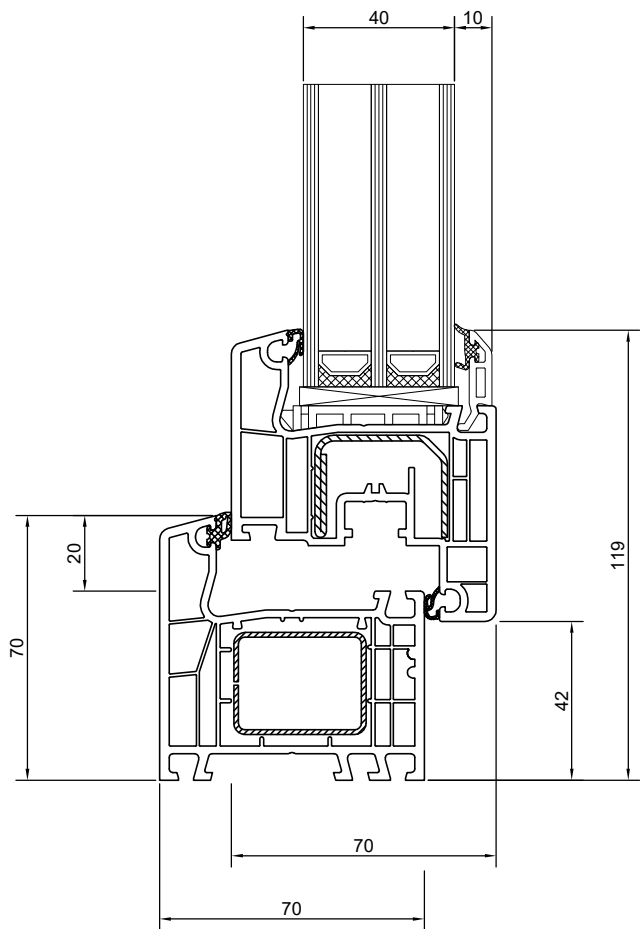

Triple-Glazed Inwards Opening Window Head

System: Aluplast Ideal 4000
 Cladding: X
 Version: 1.00, FEB20
 Scale: 1 : 2

Triple-Glazed Inwards Opening Window Jamb

Triple-Glazed Inwards Opening Window Sill